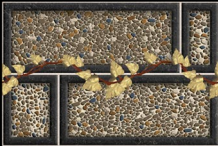

KHOKHANI™

CERAMIC PVT. LTD.

DESIGN-NO - EL_857