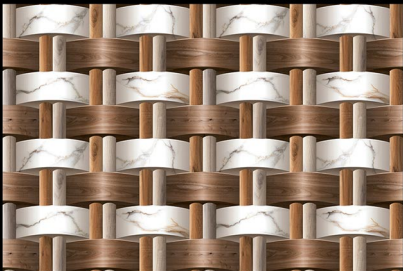

SERIES : GLOSSY_ELEVATION

SIZE : 450X300 MM