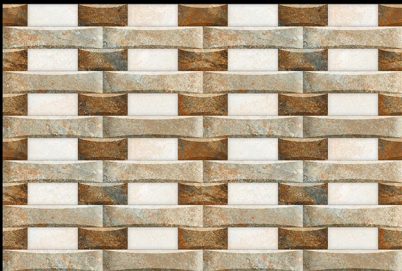

SERIES : GLOSSY\_ELEVATION

SIZE : 450X300 MM

**KHOKHANI**™

CERAMIC PVT. LTD.

DESIGN-NO - EL\_826

SERIES : GLOSSY\_ELEVATION

SIZE : 450X300 MM

**KHOKHANI**™