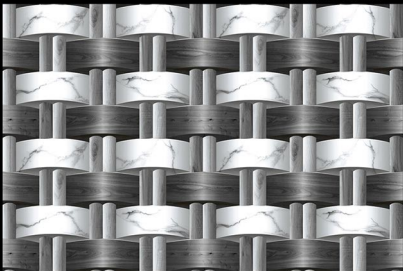

SIZE : 450X300 MM

**KHOKHANI**™

CERAMIC PVT. LTD.

DESIGN-NO - EL\_821

SERIES : GLOSSY\_ELEVATION

SIZE : 450X300 MM

**KHOKHANI**™

CERAMIC PVT. LTD.