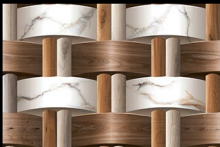

**KHOKHANI**™

CERAMIC PVT. LTD.

DESIGN-NO - EL\_808

SERIES : GLOSSY\_ELEVATION

SIZE : 450X300 MM

**KHOKHANI**™

CERAMIC PVT. LTD.

DESIGN-NO - EL\_809