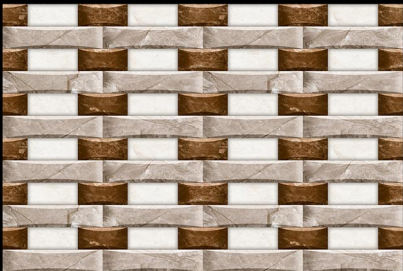

**KHOKHANI**™

CERAMIC PVT. LTD.

DESIGN-NO - EL\_824

SERIES : GLOSSY\_ELEVATION

SIZE : 450X300 MM

**KHOKHANI**™

CERAMIC PVT. LTD.

DESIGN-NO - EL\_825