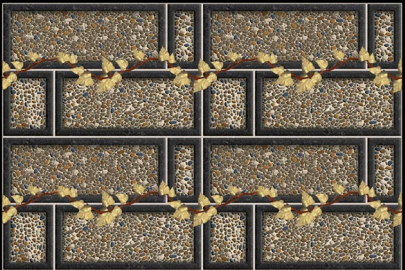

SERIES : GLOSSY_ELEVATION

SIZE : 450X300 MM