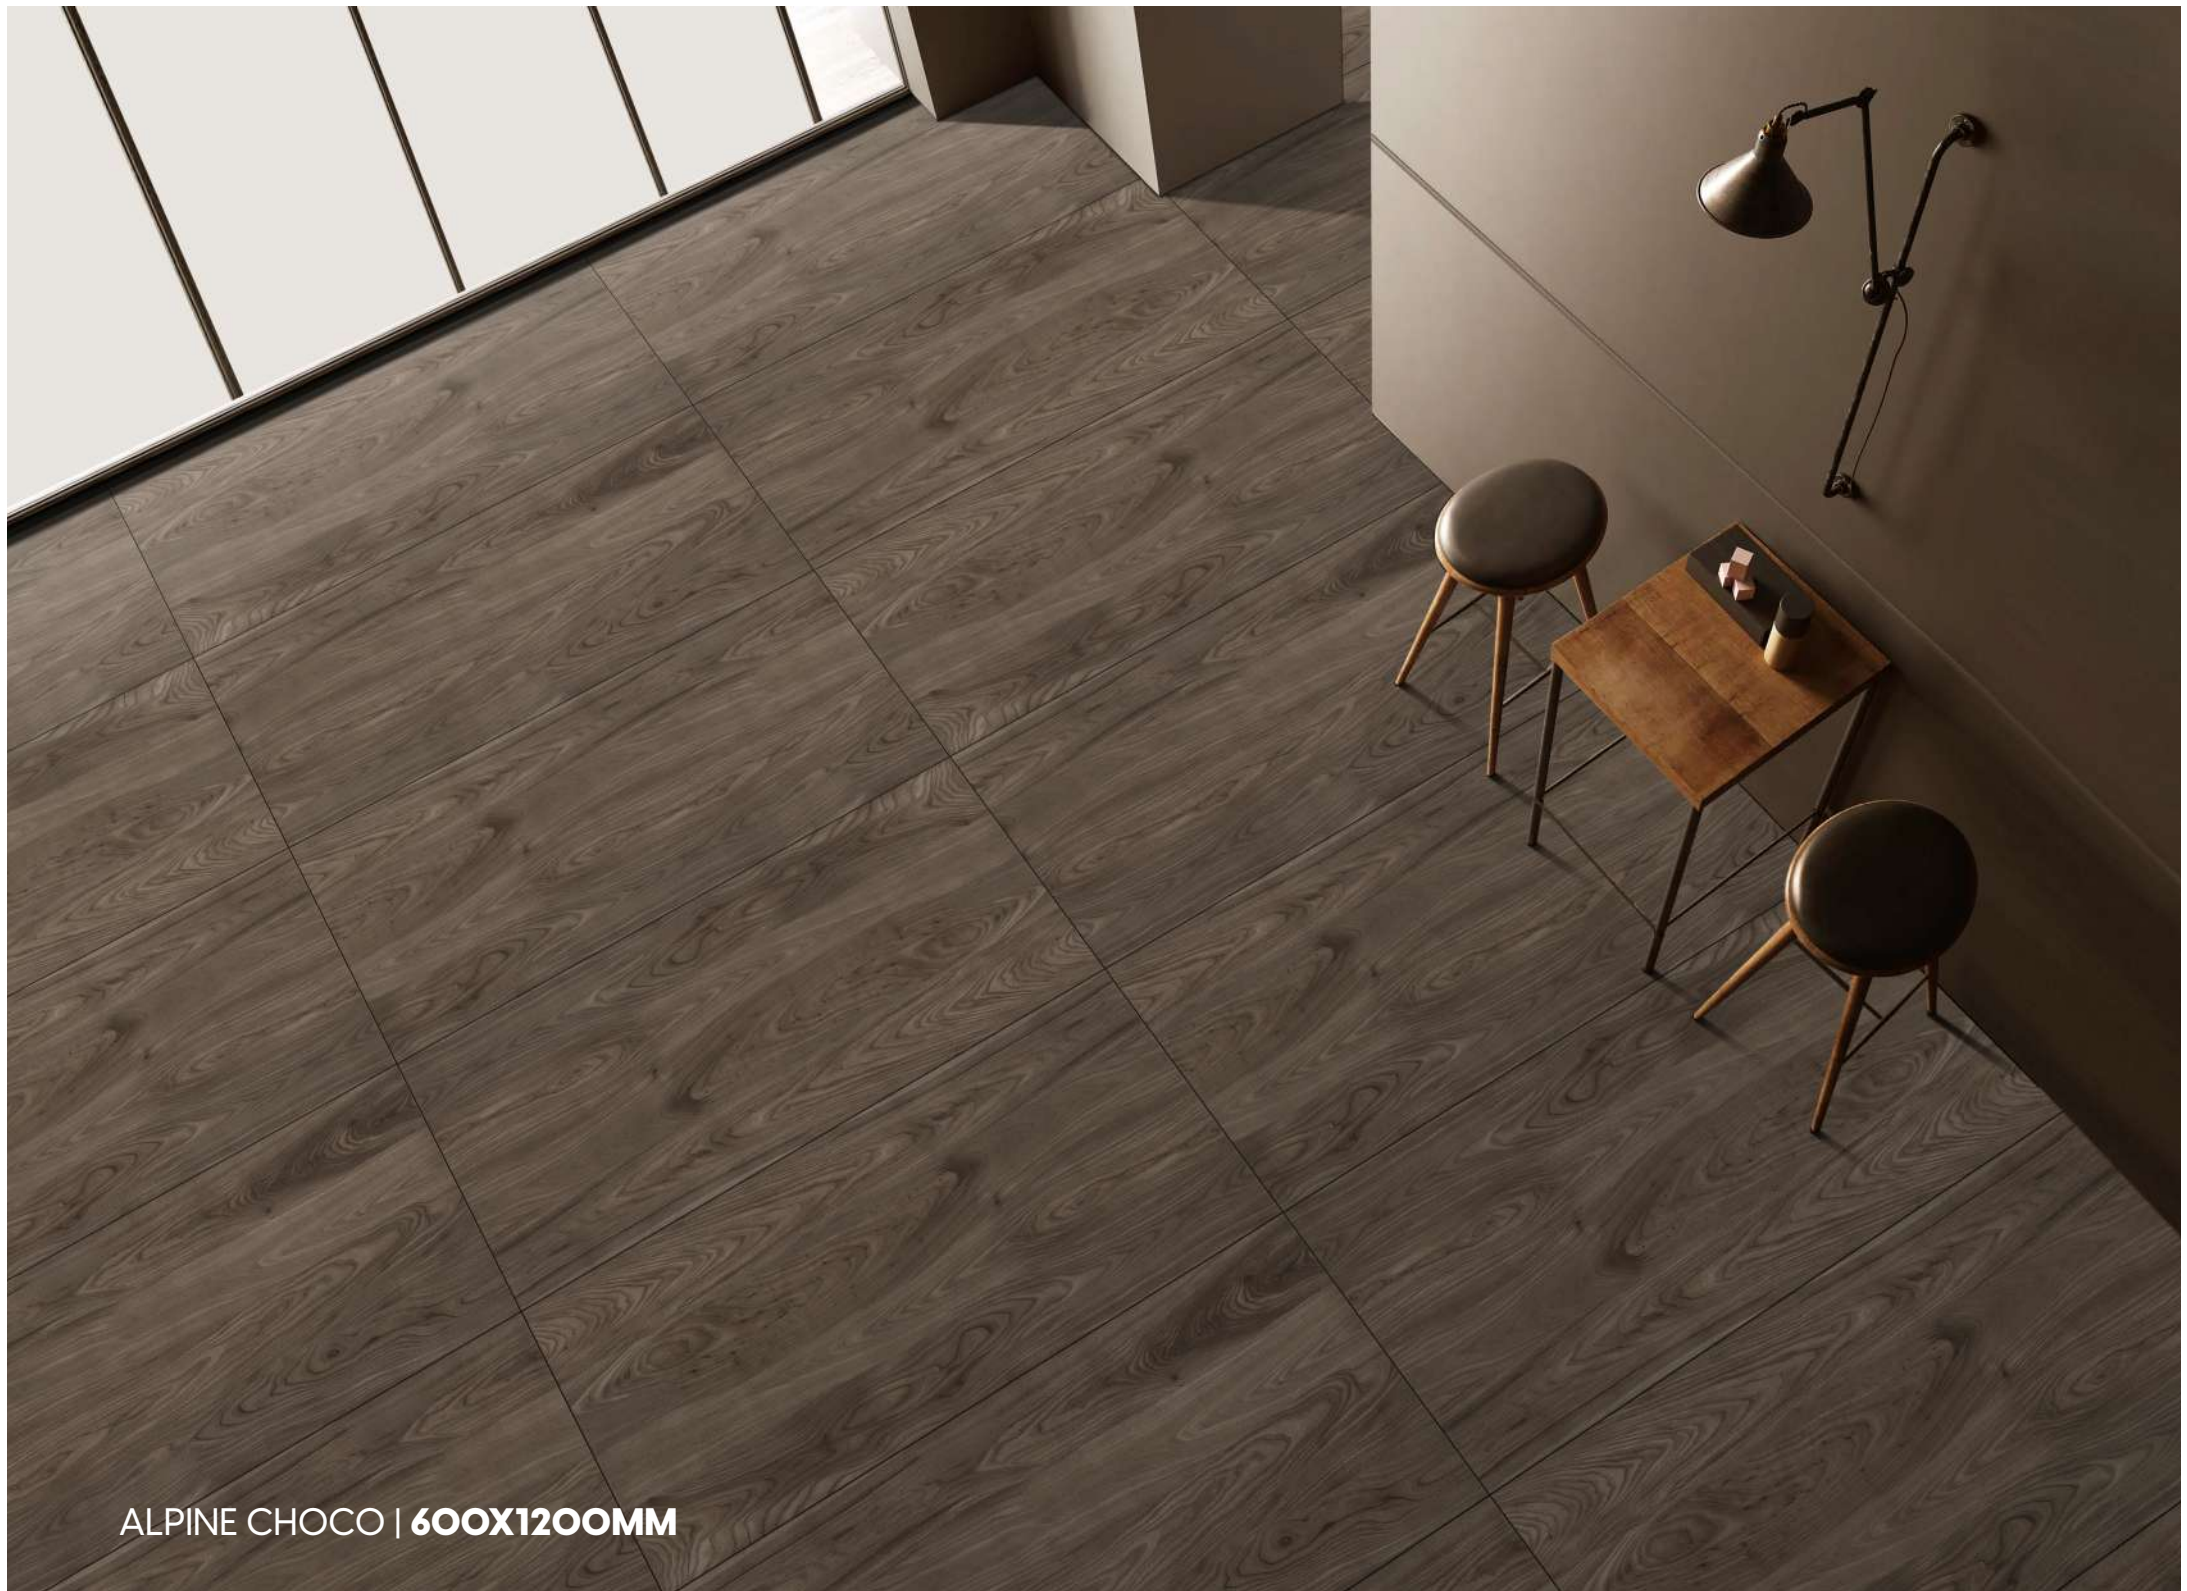

# WOOD COLLECTION

ALPINE CHOCO

600X1200mm

Dark brown textures lend a touch of class and charm. They reflect out a sleek look of woody contemporary aura.

Alpine Choco 600X1200mm

Alpine Choco 600X1200mm

Alpine Choco 600X1200mm