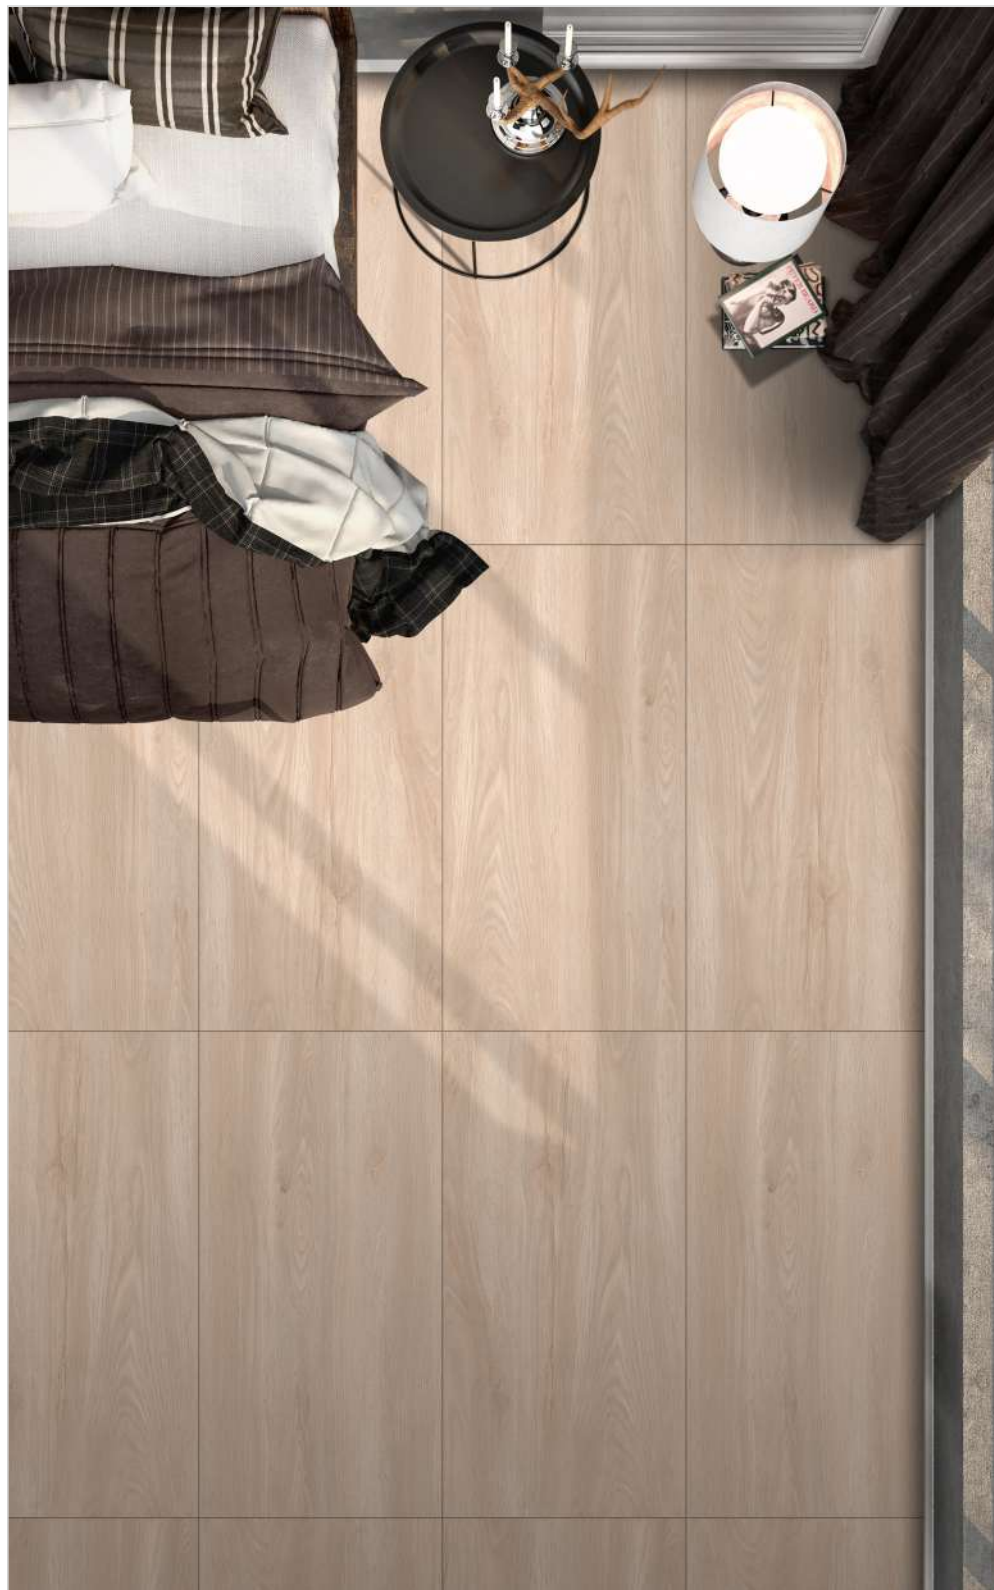

# WOOD COLLECTION

KEDAR WOOD COFFEE

600X1200mm

Let's explore superior tiles and make your space warm, cozy and sleek.

Kedar Wood Coffee 600x1200mm

Kedar Wood Coffee 600x1200mm

Kedar Wood Coffee 600x1200mm

KEDAR WOOD COFFEE | 600X1200MM