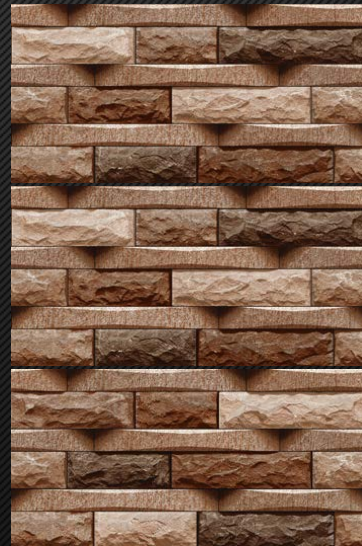

Matt Finish

Series No. - **11834**
300x600MM

Website

Whatapp

Facebook

Matt Finish

Series No. - **11809**
300x600MM

Matt Finish