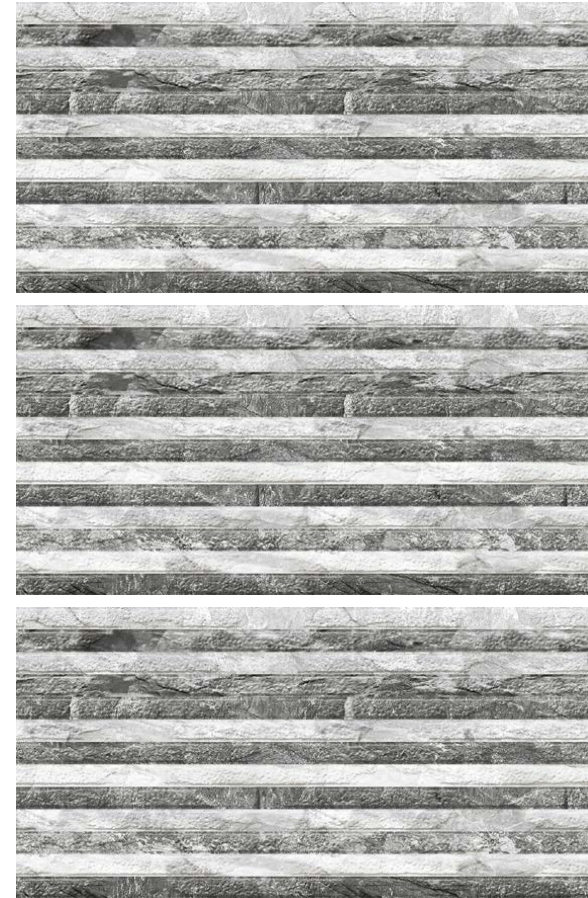

Series No. - **11701**
300x600MM

Glossy Finish

Series No. - 11712
300x600MM

The majestic *addon*

Glossy Finish

Series No. - 11703
300x600MM

Website

Whatapp