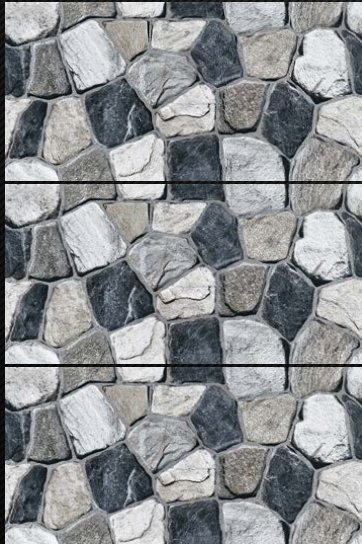

Matt Finish

Series No. - 11821
300x600MM