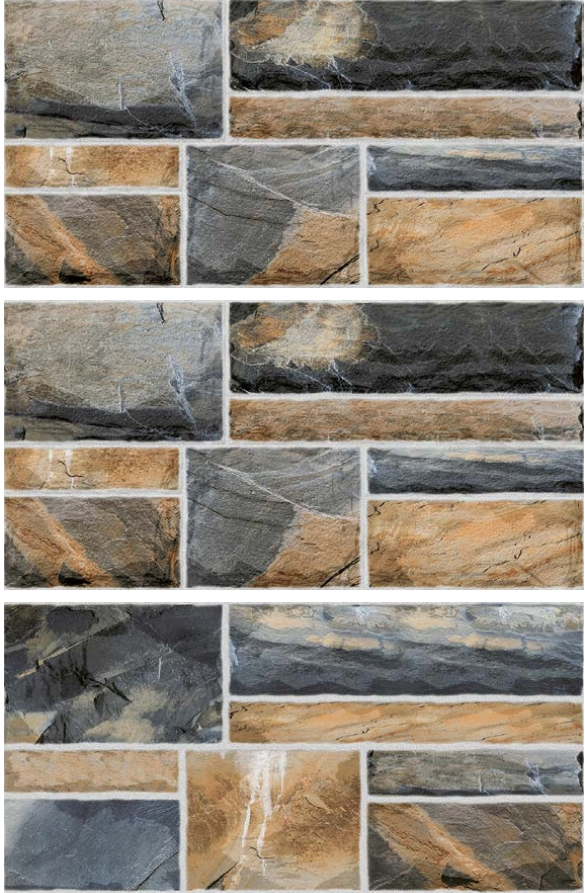

Glossy Finish