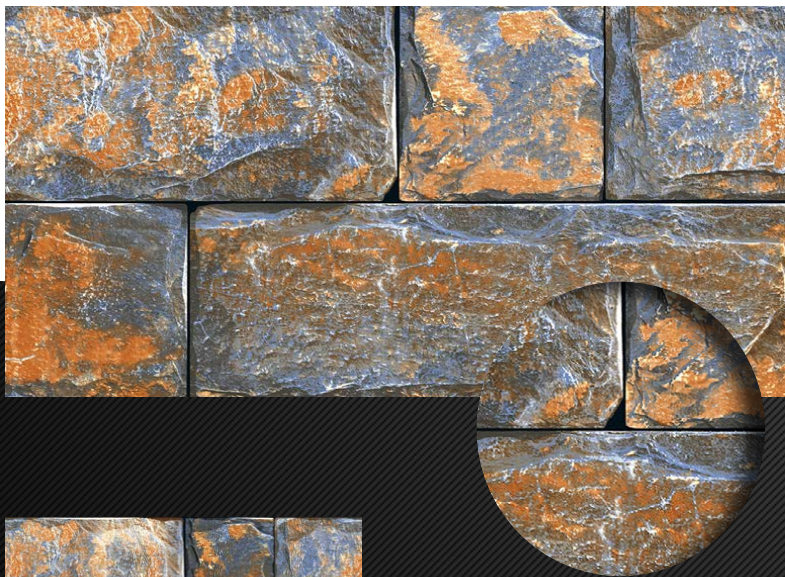

Series No. - **11802**
300x600MM

Website

Whatapp

Facebook

Matt Finish

Series No. - **11803**
300x600MM

Matt Finish

Series No. - **11805**
300x600MM