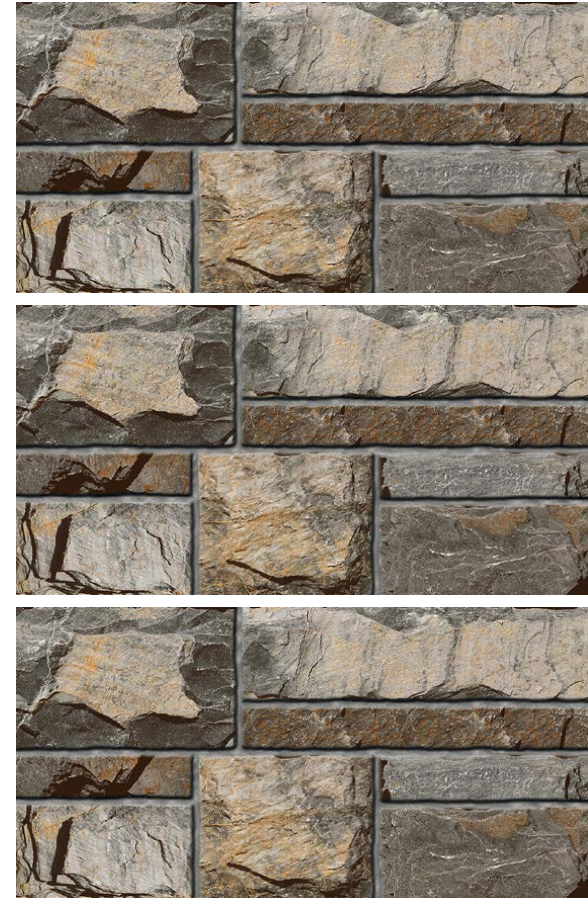

Eccentric *Impressions*

Matt Finish

Series No. - 11820
300x600MM

Website

Whatapp

Facebook