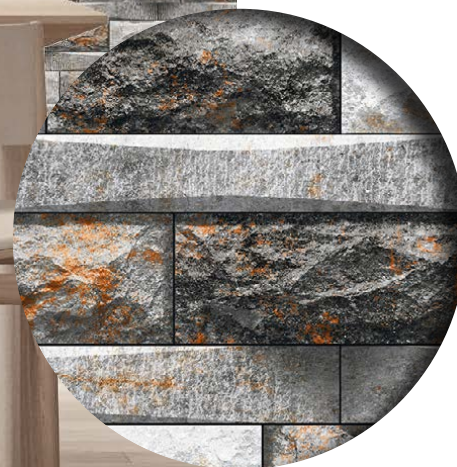

Series No. - 11832
300x600MM