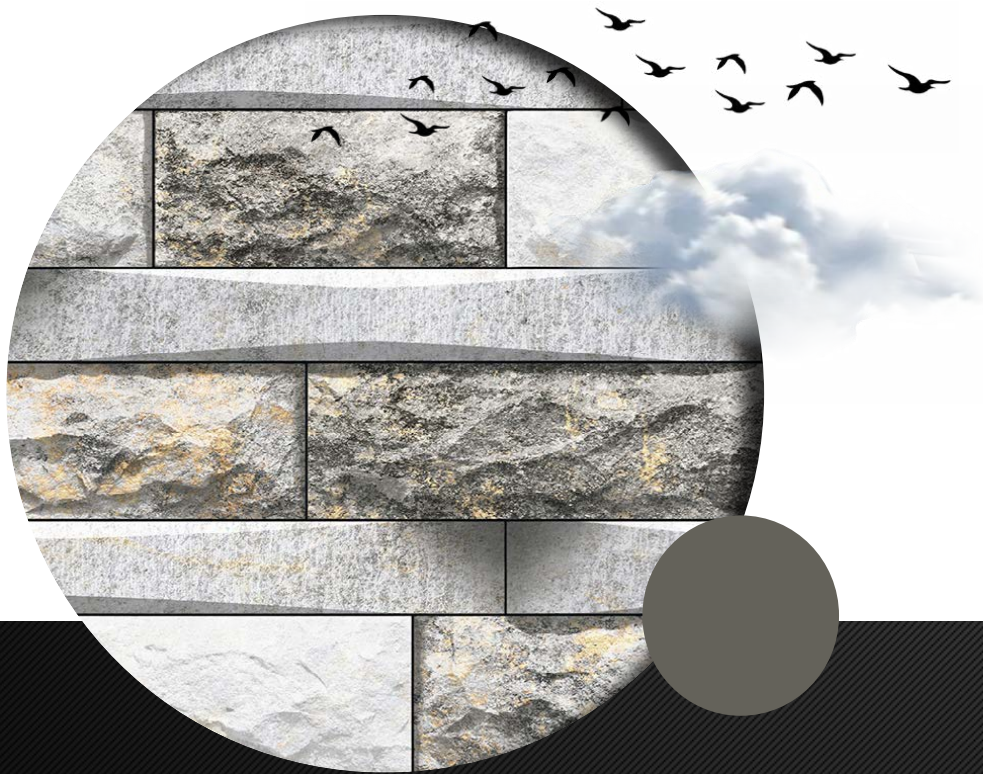

Facebook

Matt Finish

Series No. - 11831
300x600MM

Matt Finish

Series No. - 11833
300x600MM

Matt Finish

Series No. - 11807
300x600MM

Textures of *Precision*