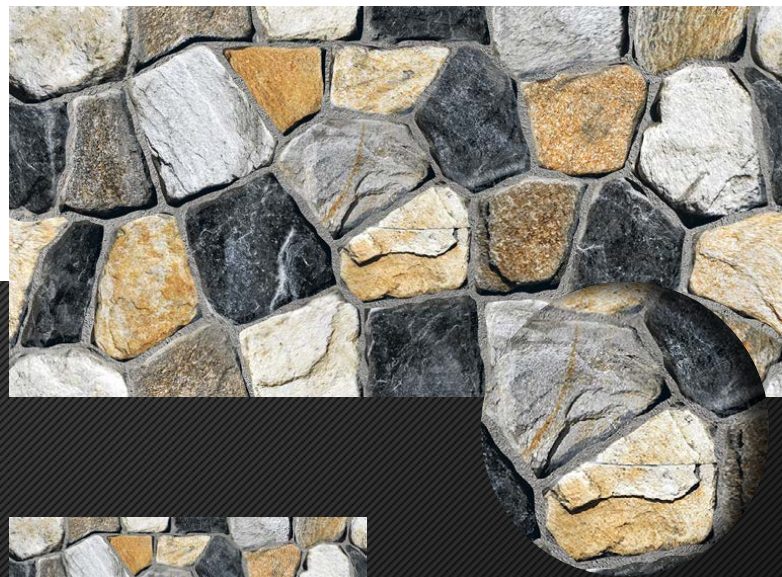

Series No. - 11831
300x600MM

Matt Finish