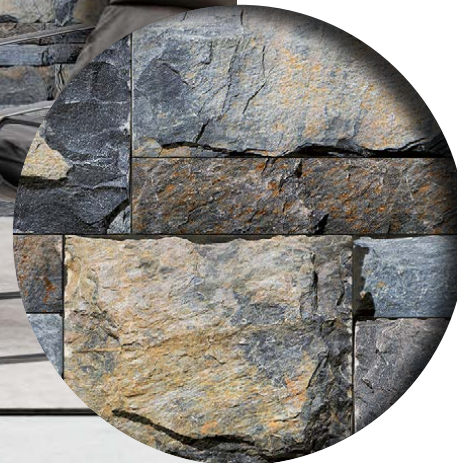

Series No. - 11712
300x600MM