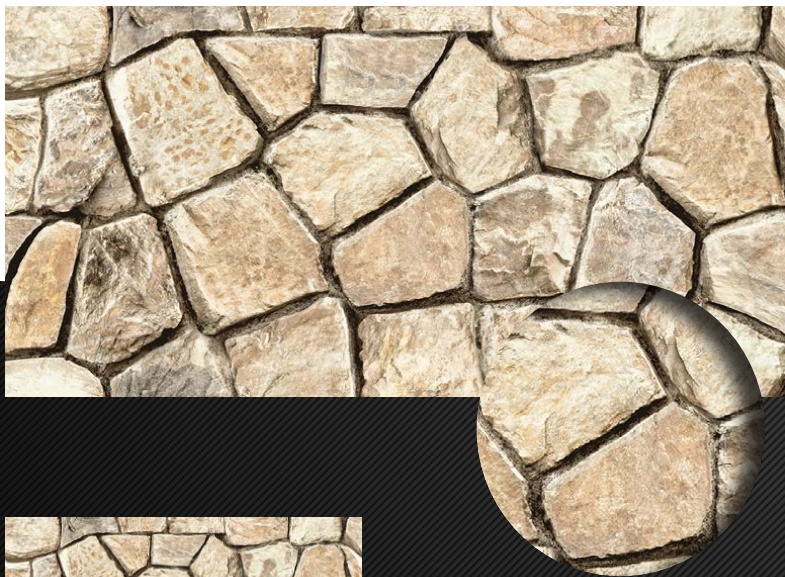

Matt Finish