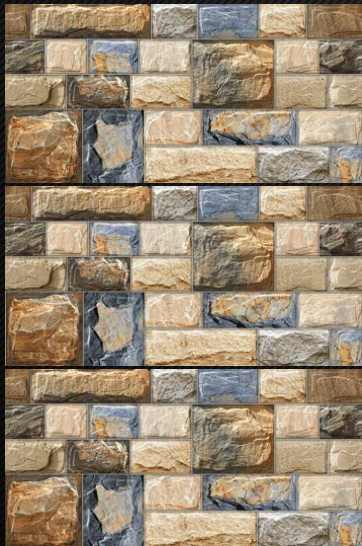

Matt Finish

Series No. - **11834**
300x600MM

Website

Whatapp

Facebook

Matt Finish

Series No. - **11809**
300x600MM

Matt Finish