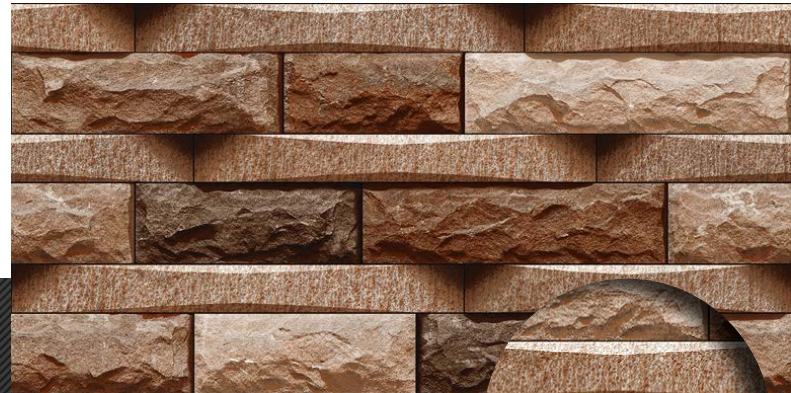

Series No. - **11809**
300x600MM

Matt Finish