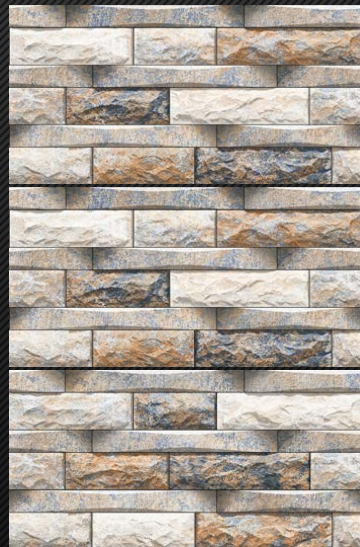

Series No. - **11827**
300x600MM

Matt Finish