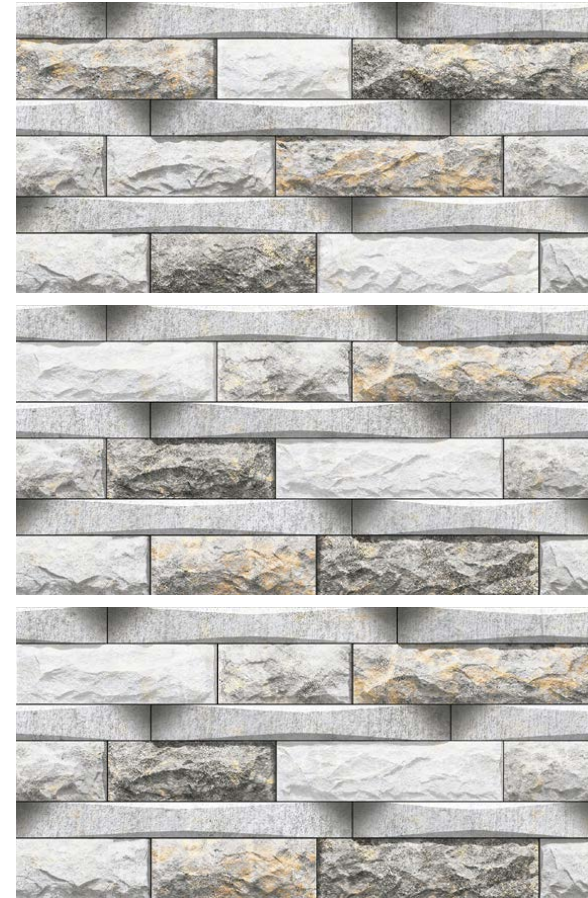

Matt Finish