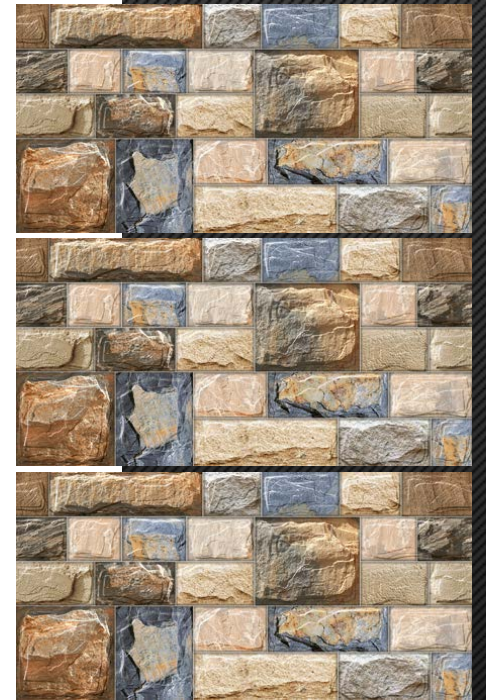

Series No. - 11713
300x600MM