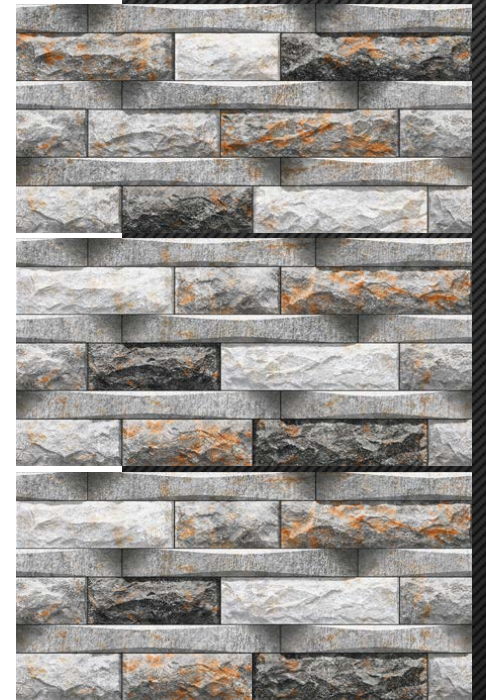

Series No. - 11832
300x600MM