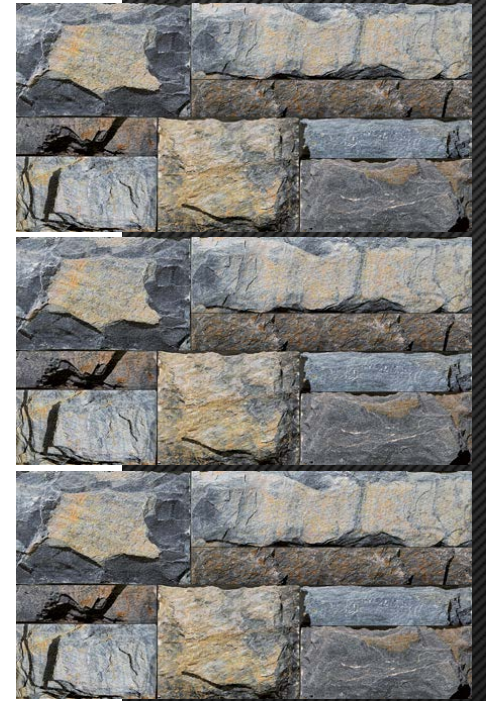

Series No. - 11712
300x600MM