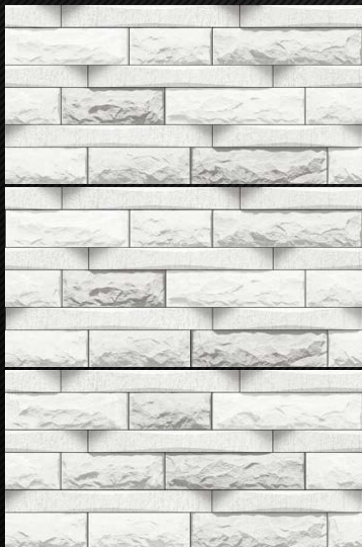

Series No. - **11816**
300x600MM

Website

Whatapp

Facebook

Matt Finish

Series No. - 11817
300x600MM

Matt Finish

Series No. - 11818
300x600MM