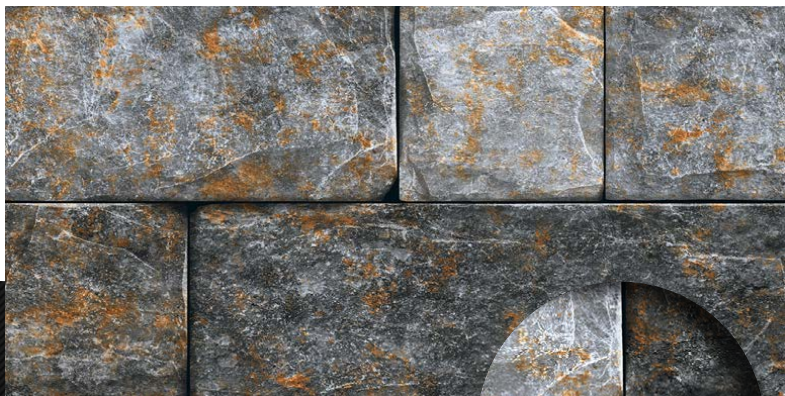

Series No. - 11819
300x600MM

Incredibly *Magnificent*

Matt Finish

Series No. - 11826
300x600MM

Website

Whatapp

Facebook

Matt Finish