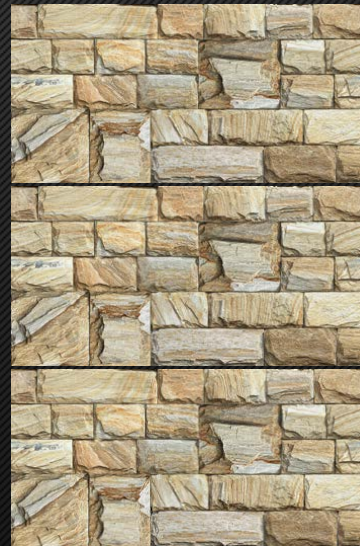

Series No. - 11706
300x600MM

Glossy Finish