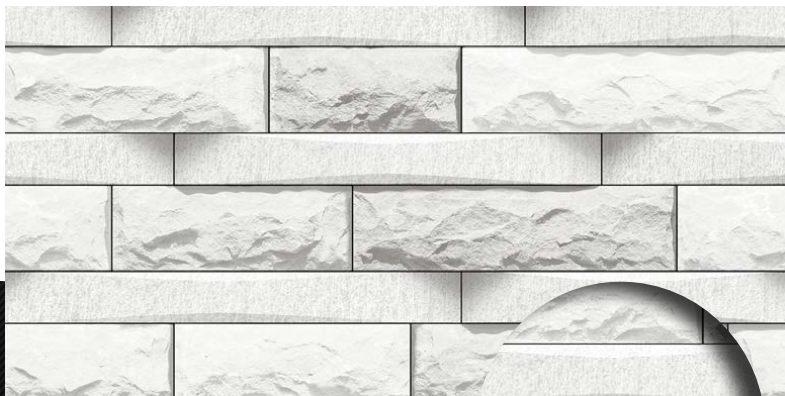

Matt Finish