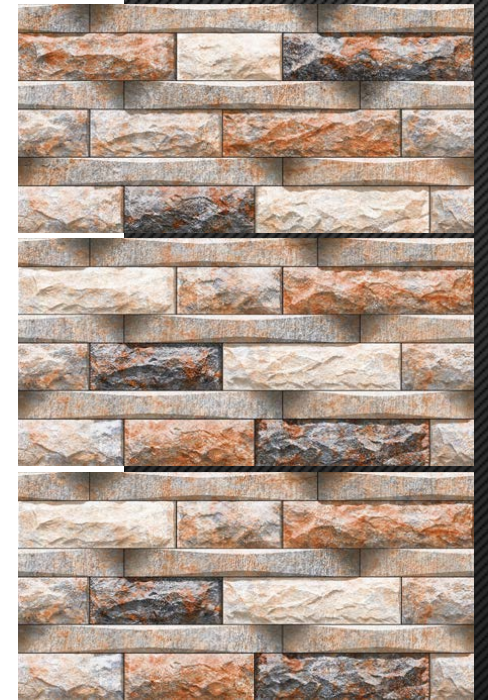

SERIES

Website

Whatapp

Facebook

Matt Finish

Series No. - 11801
300x600MM

Modernized *Grace*

Matt Finish