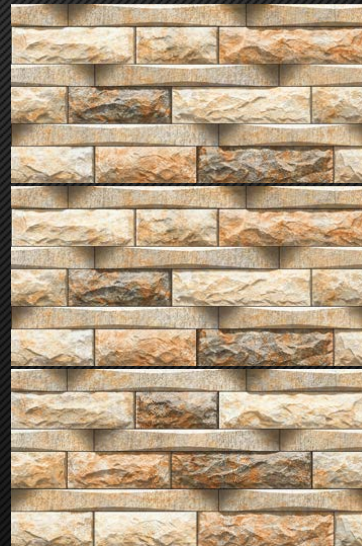

Website

Whatapp

Facebook

Matt Finish

Series No. - 11824
300x600MM

Matt Finish

Series No. - 11825
300x600MM

Matt Finish