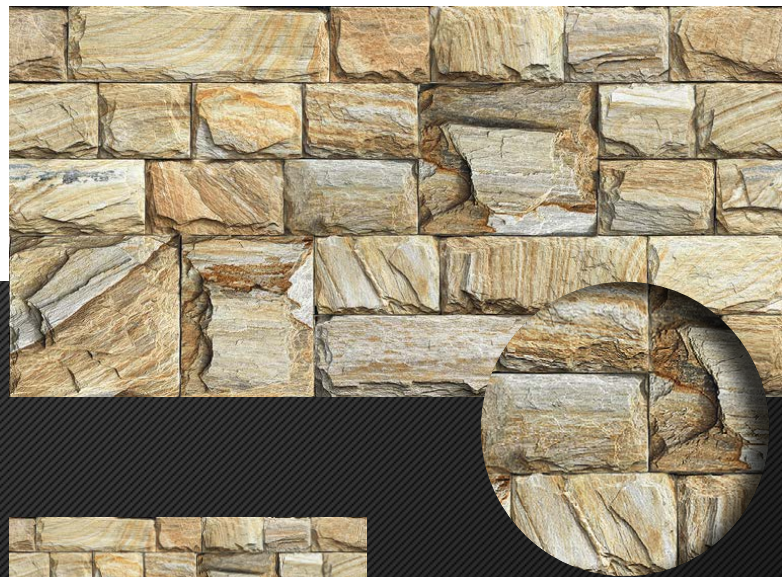

Series No. - **11802**
300x600MM

Website

Whatapp

Facebook

Matt Finish

Series No. - **11803**
300x600MM

Matt Finish

Series No. - **11805**
300x600MM