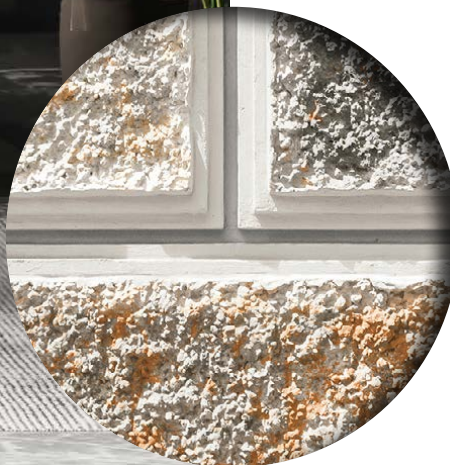

Facebook

Matt Finish

Series No. - 11831
300x600MM

Matt Finish

Series No. - 11833
300x600MM

Matt Finish

Series No. - 11807
300x600MM

Textures of *Precision*