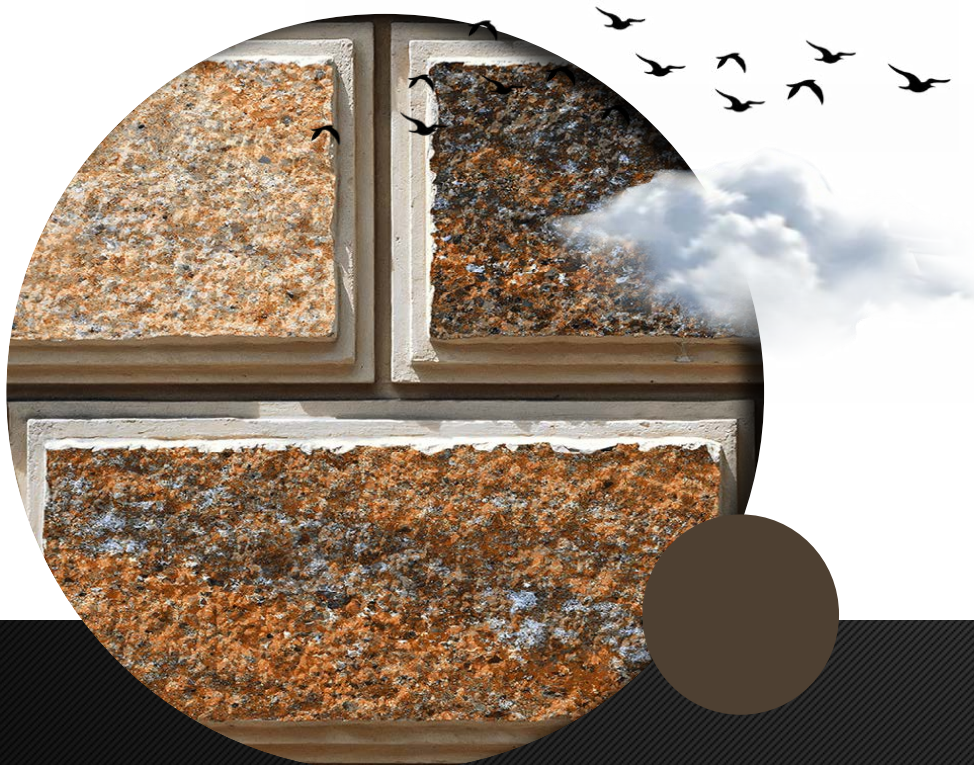

Textures of *Imagination*