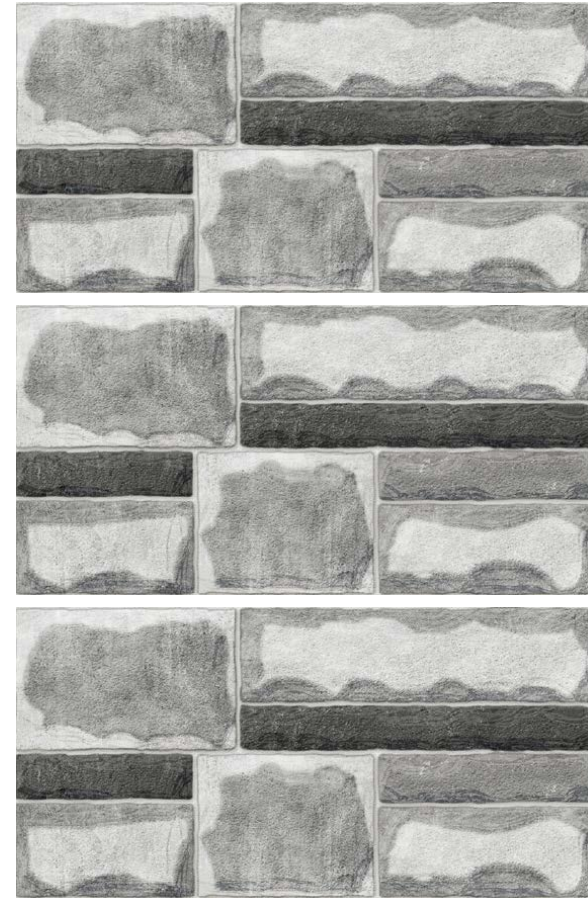

Whatsapp

Facebook

Matt Finish

Series No. - 11814
300x600MM

Matt Finish

Series No. - 11815
300x600MM

Radiating *Griffiance*

Matt Finish