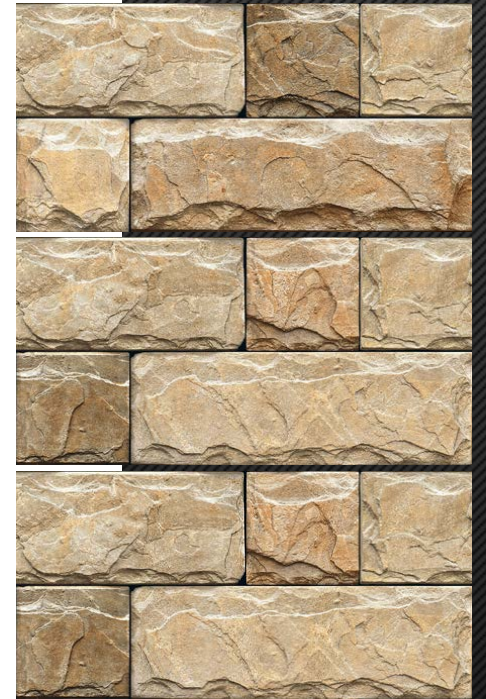

Website

Whatapp

Facebook

Matt Finish

Series No. - 11824
300x600MM

Matt Finish

Series No. - 11825
300x600MM

Matt Finish