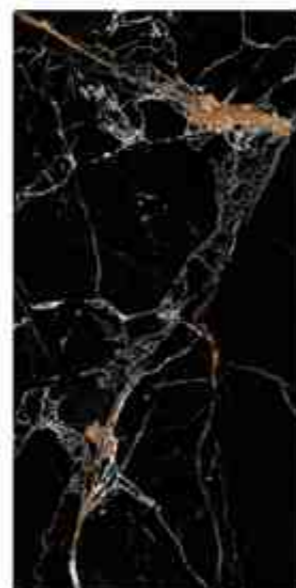

8.5 MM Thickness

Chemical Resistant

Impact Resistant

Weather Pro

Anti-bacterial

Easy Clean

Stain Resistant

Laurant Saint

surface:Microside | size:600x1200mm | Random

Ocean Black

surface:Microside | size:600x1200mm | Random