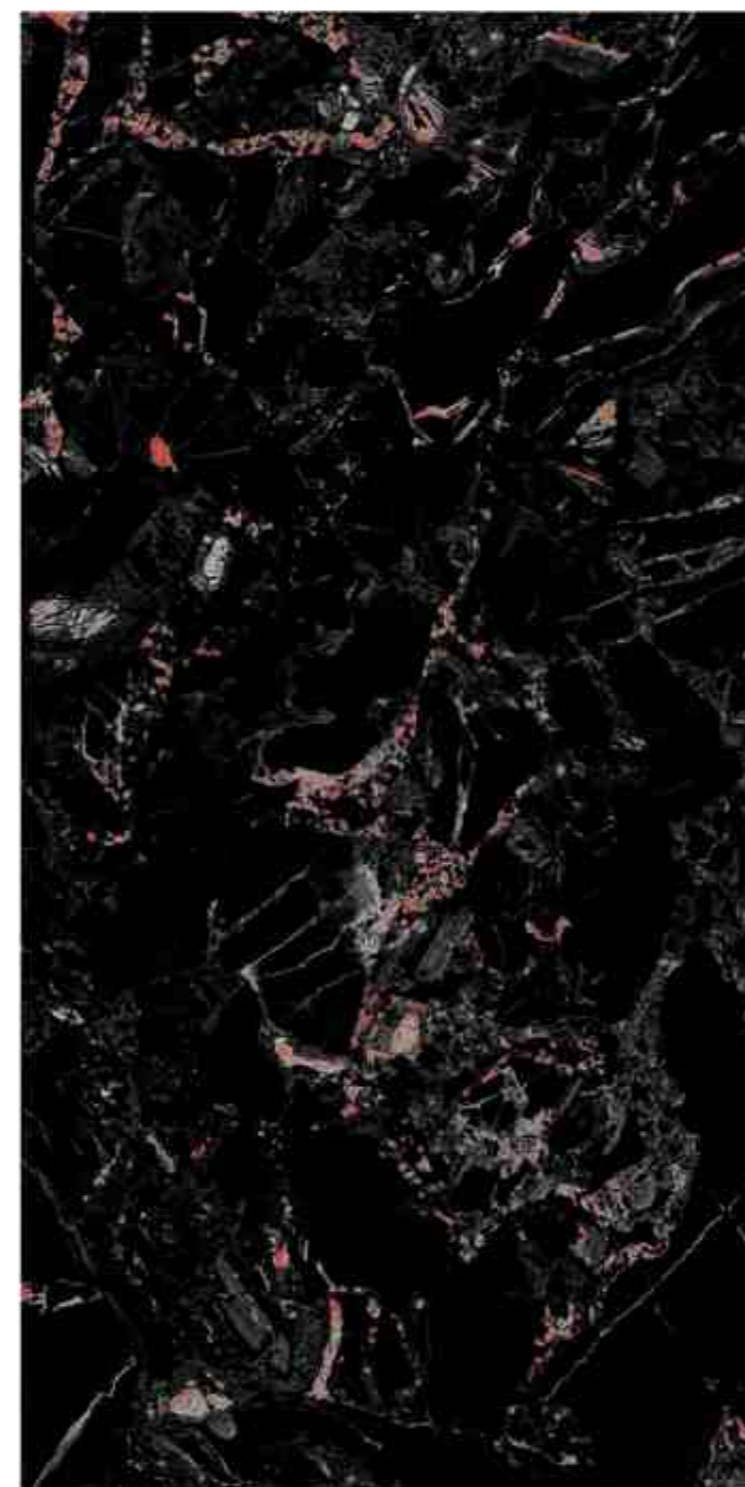

8.5 MM Thickness

Chemical Resistant

Impact Resistant

Weather Pro

Anti-bacterial

Easy Clean

Stain Resistant

Laurant Saint

surface:Microside | size:600x1200mm | Random

Ocean Black

surface:Microside | size:600x1200mm | Random