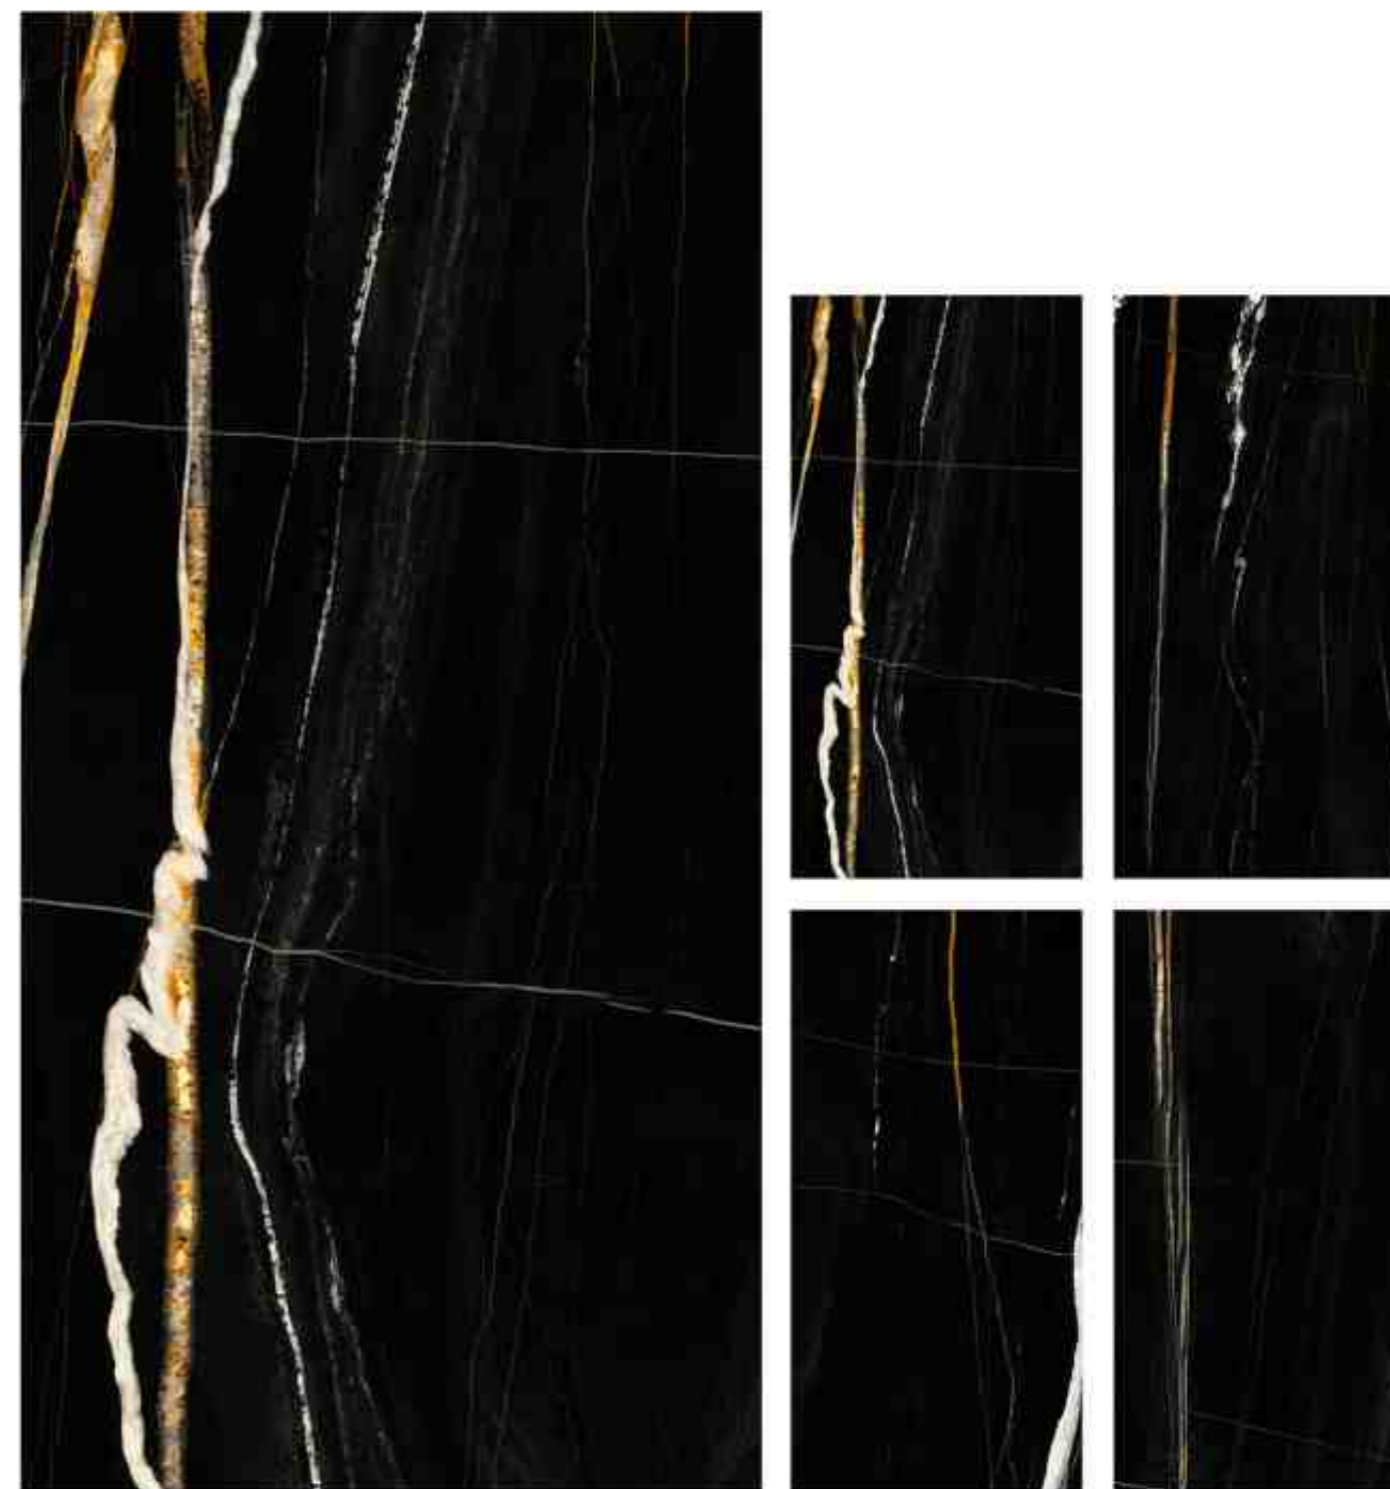

Marine Black

surface:Microside | size:600x1200mm | Random