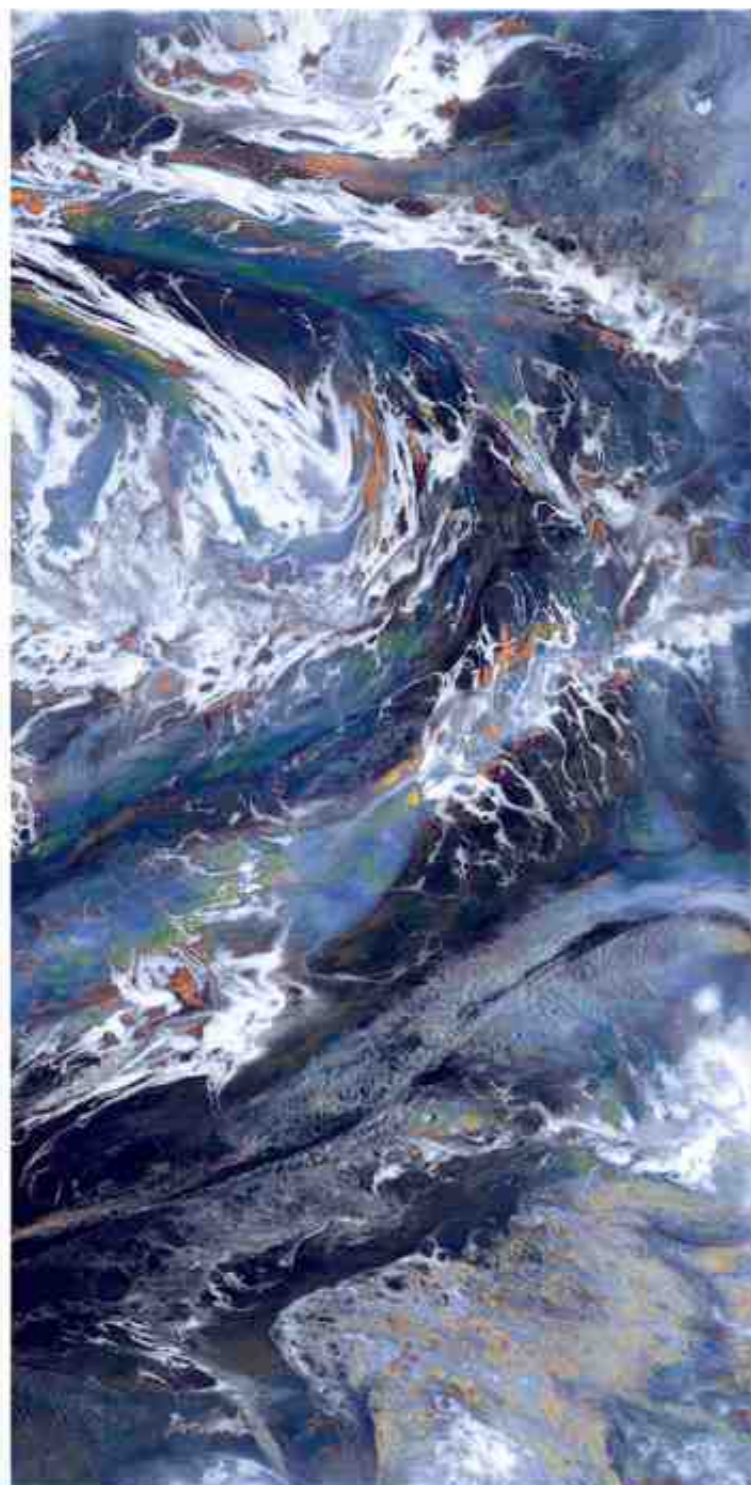

8.5 MM Thickness

Chemical Resistant

Impact Resistant

Weather Pro

Anti-bacterial

Easy Clean

Stain Resistant

Cloudy Blue

surface:Microside | size:600x1200mm | Random