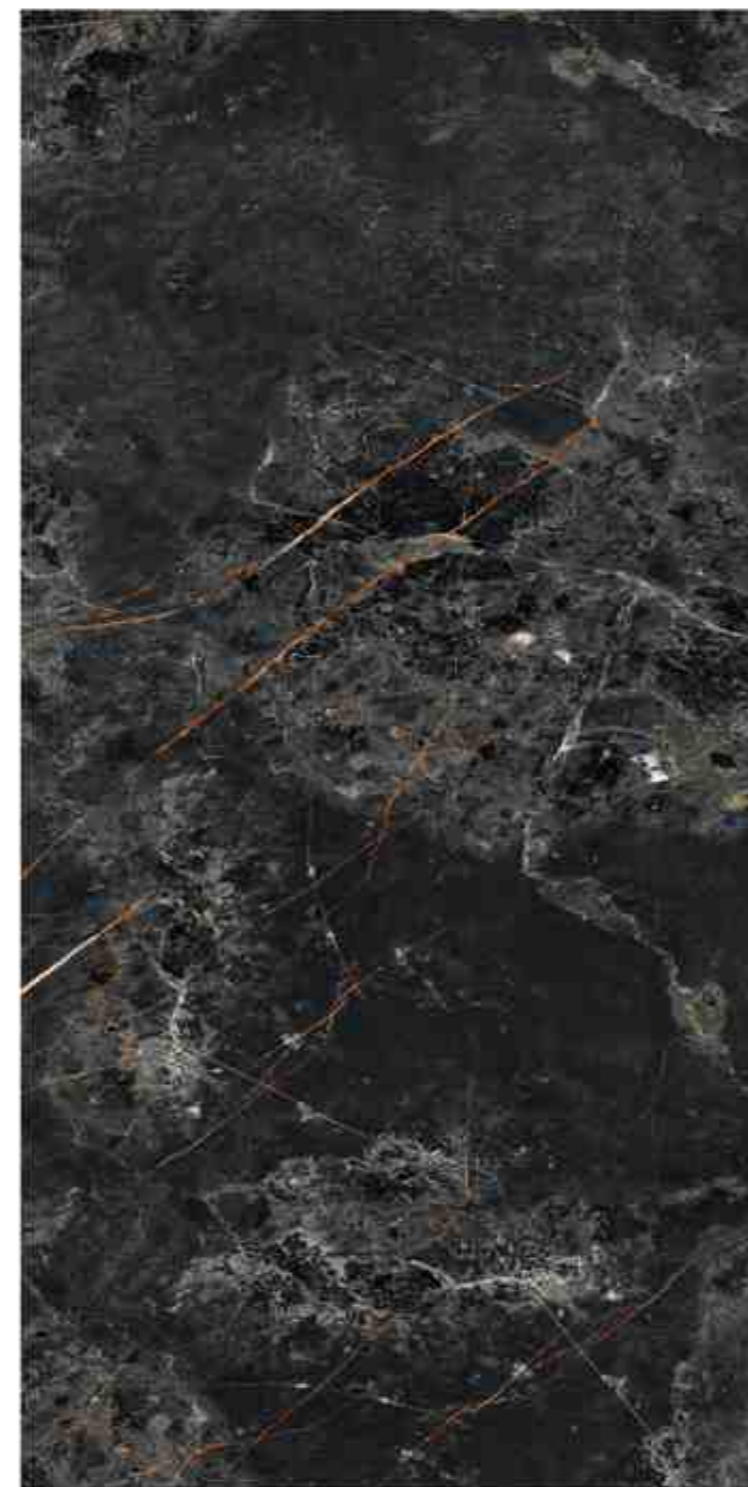

8.5 MM Thickness

Chemical Resistant

Impact Resistant

Weather Pro

Anti-bacterial

Easy Clean

Stain Resistant

Milano Black

surface:Microside | size:600x1200mm | Random

Orient Black

surface:Microside | size:600x1200mm | Random