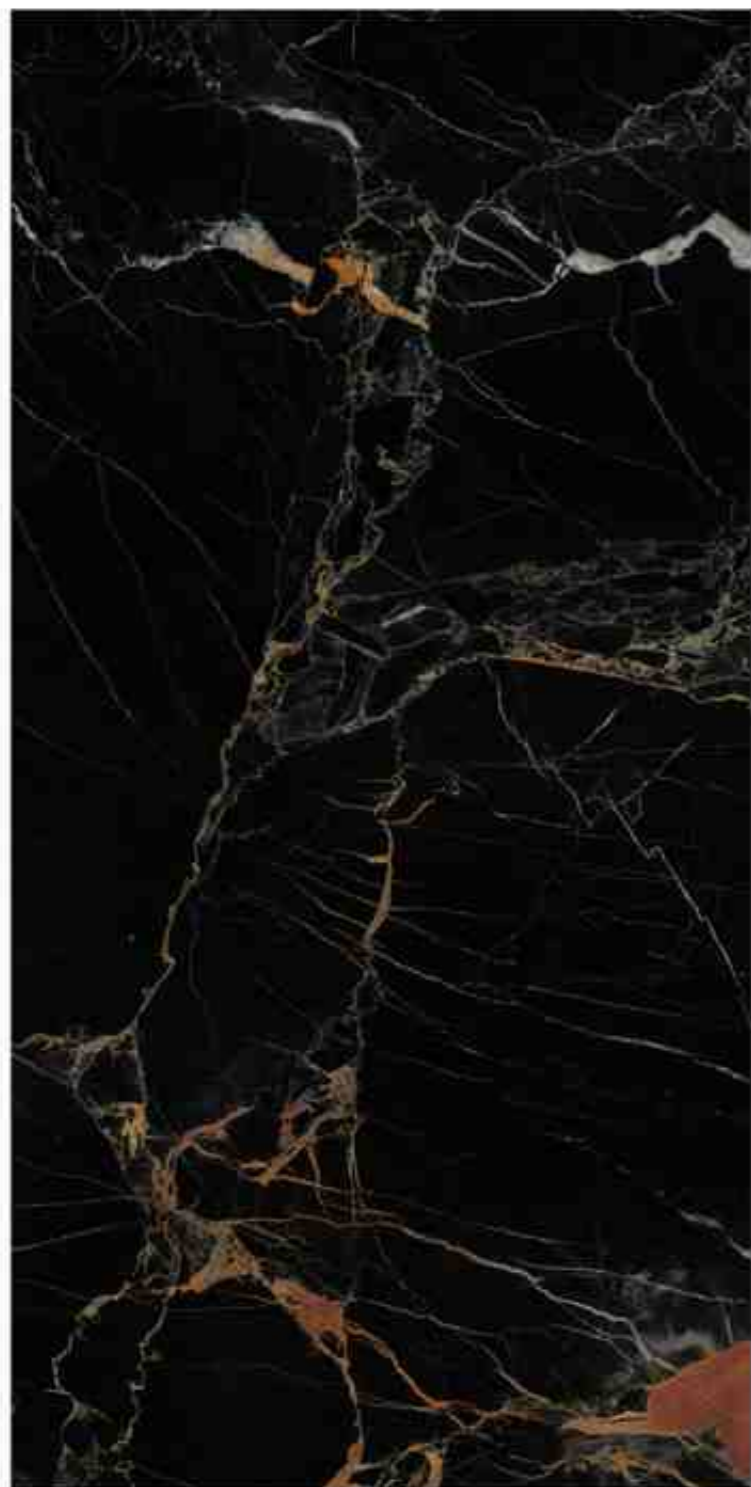

8.5 MM Thickness

Chemical Resistant

Impact Resistant

Weather Pro

Anti-bacterial

Easy Clean

Stain Resistant

Dolce Black

surface:Microside | size:600x1200mm | Random

Cosmos Red

surface:Microside | size:600x1200mm | Random