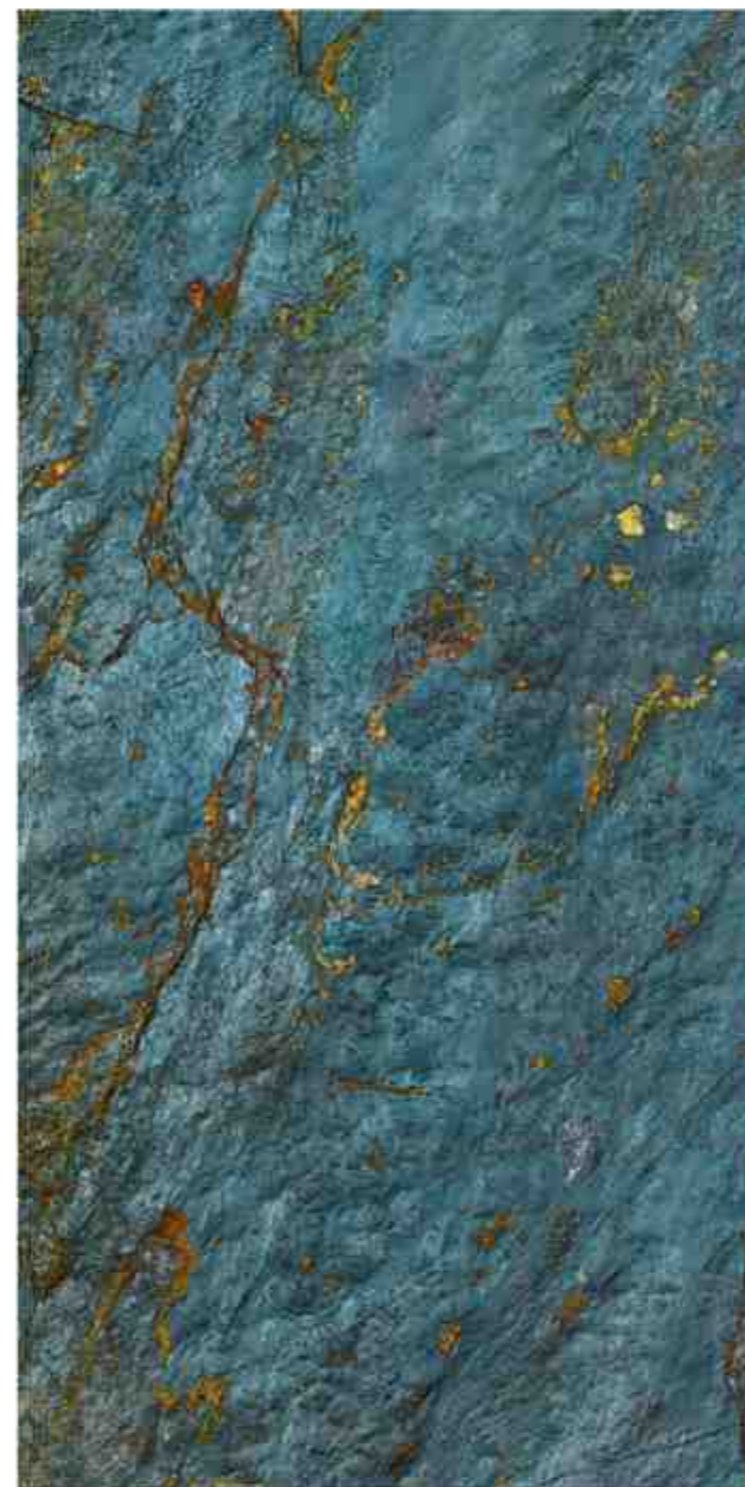

8.5 MM Thickness

Chemical Resistant

Impact Resistant

Weather Pro

Anti-bacterial

Easy Clean

Stain Resistant

Sapphire Blue

surface:Microside | size:600x1200mm | Random

Sapphire Multi

surface:Microside | size:600x1200mm | Random