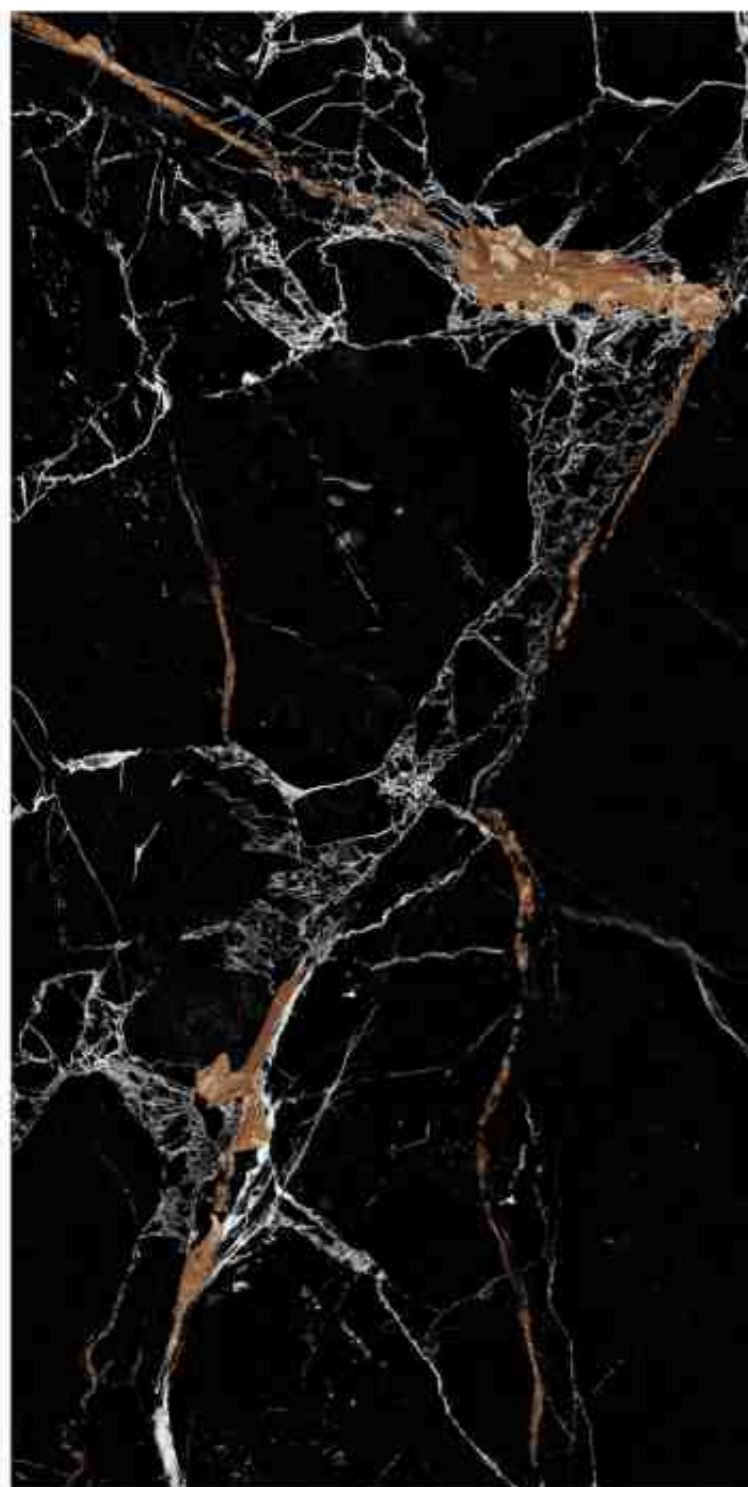

8.5 MM Thickness

Chemical Resistant

Impact Resistant

Weather Pro

Anti-bacterial

Easy Clean

Stain Resistant

Laurant Saint

surface:Microside | size:600x1200mm | Random

Ocean Black

surface:Microside | size:600x1200mm | Random