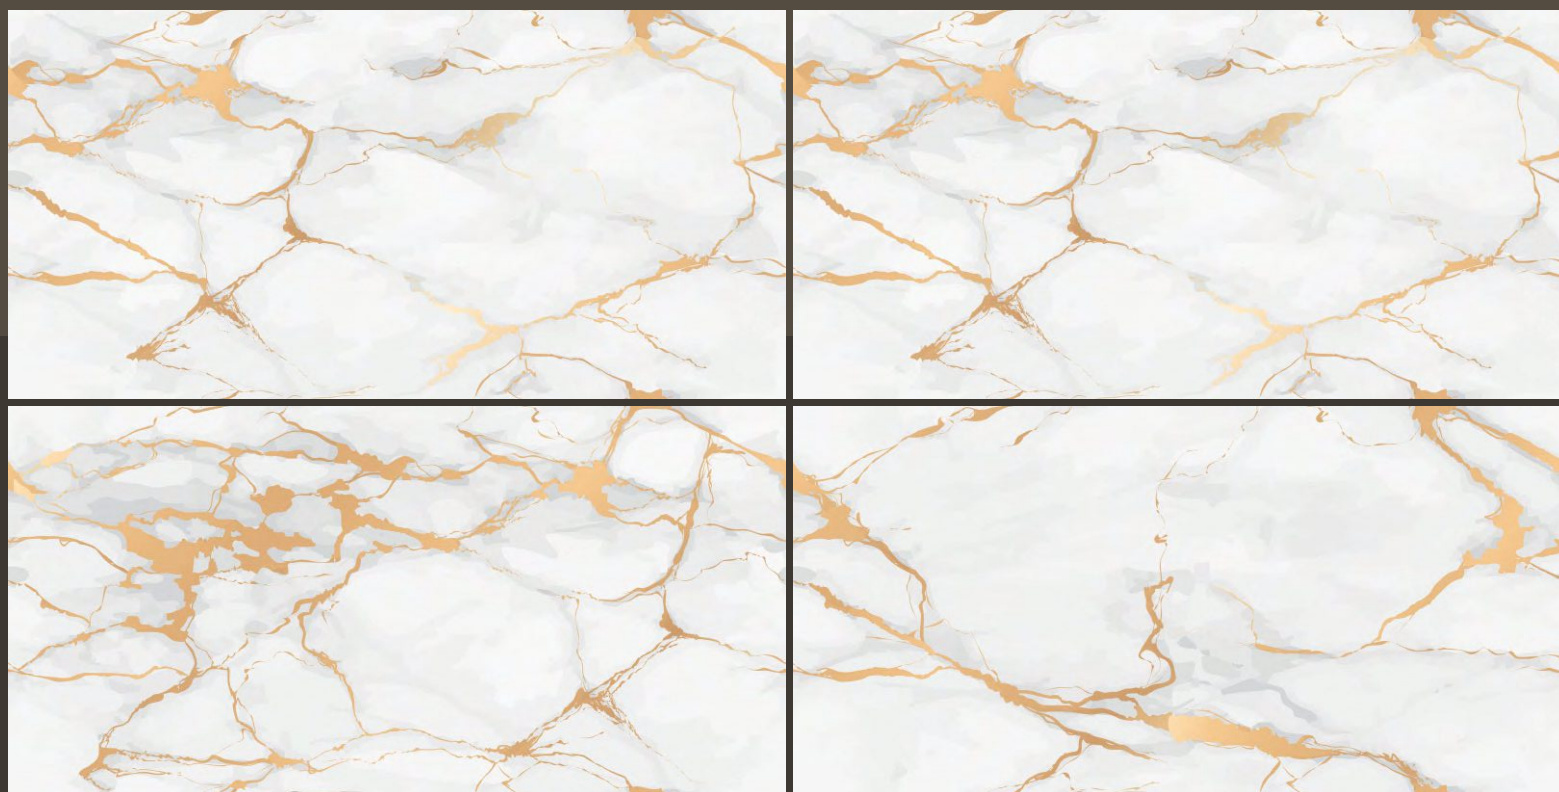

ENDLESS CARVING

SIZE

600x
1200mm

Waterproof

Scratch Resistant

Ecology

Hygienic Surface

UV Resistant