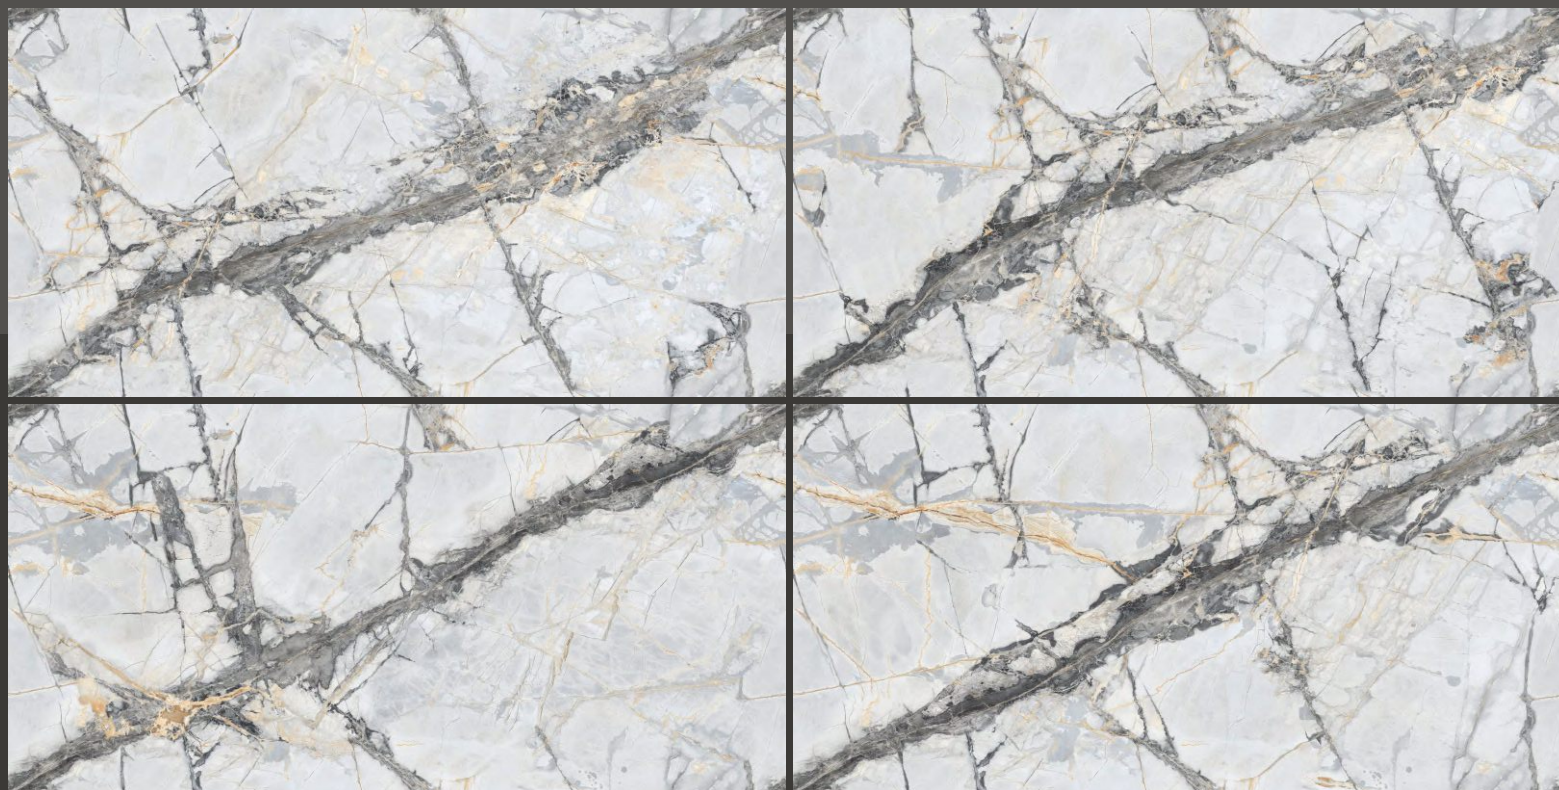

FOREST GREY - 28019

Random - 4

FINISH

ENDLESS CARVING

SIZE

600x
1200mm

Waterproof

Scratch Resistant