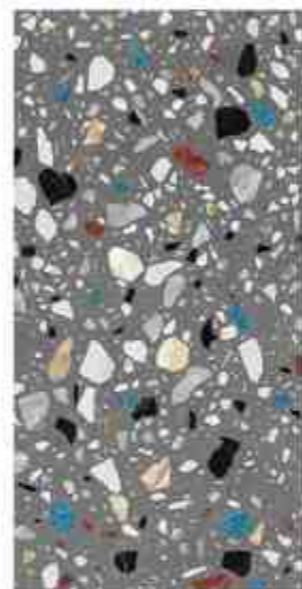

**600X1200MM
TERRAZZO**

8.5 MM Thickness

Chemical Resistant

Impact Resistant

Weather Pro

Anti-bacterial

Easy Clean

Stain Resistant

Atelier Taupe

surface:carving | size:600x1200mm | Random

Teken Creme

surface:carving | size:600x1200mm | Random

8.5 MM Thickness

Chemical Resistant

Impact Resistant

Weather Pro