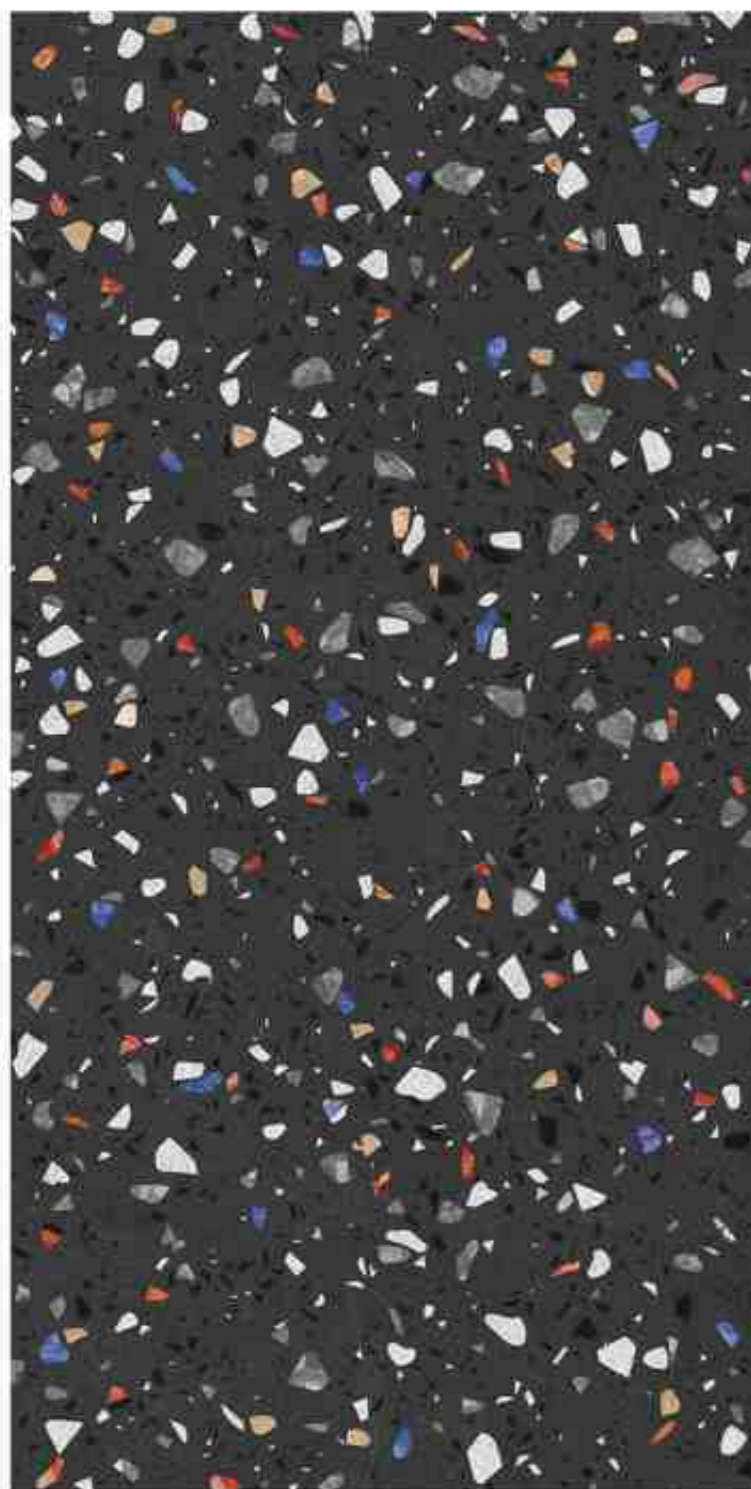

8.5 MM Thickness

Chemical Resistant

Impact Resistant

Weather Pro

Anti-bacterial

Easy Clean

Stain Resistant

French Midnight

surface:carving | size:600x1200mm | Random

Loseta Smoke

surface:carving | size:600x1200mm | Random