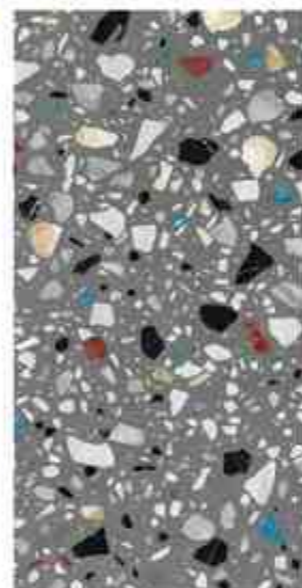

**600X1200MM
TERRAZZO**

8.5 MM Thickness

Chemical Resistant

Impact Resistant

Weather Pro

Anti-bacterial

Easy Clean

Stain Resistant

Atelier Taupe

surface:carving | size:600x1200mm | Random

Teken Creme

surface:carving | size:600x1200mm | Random

8.5 MM Thickness

Chemical Resistant

Impact Resistant

Weather Pro