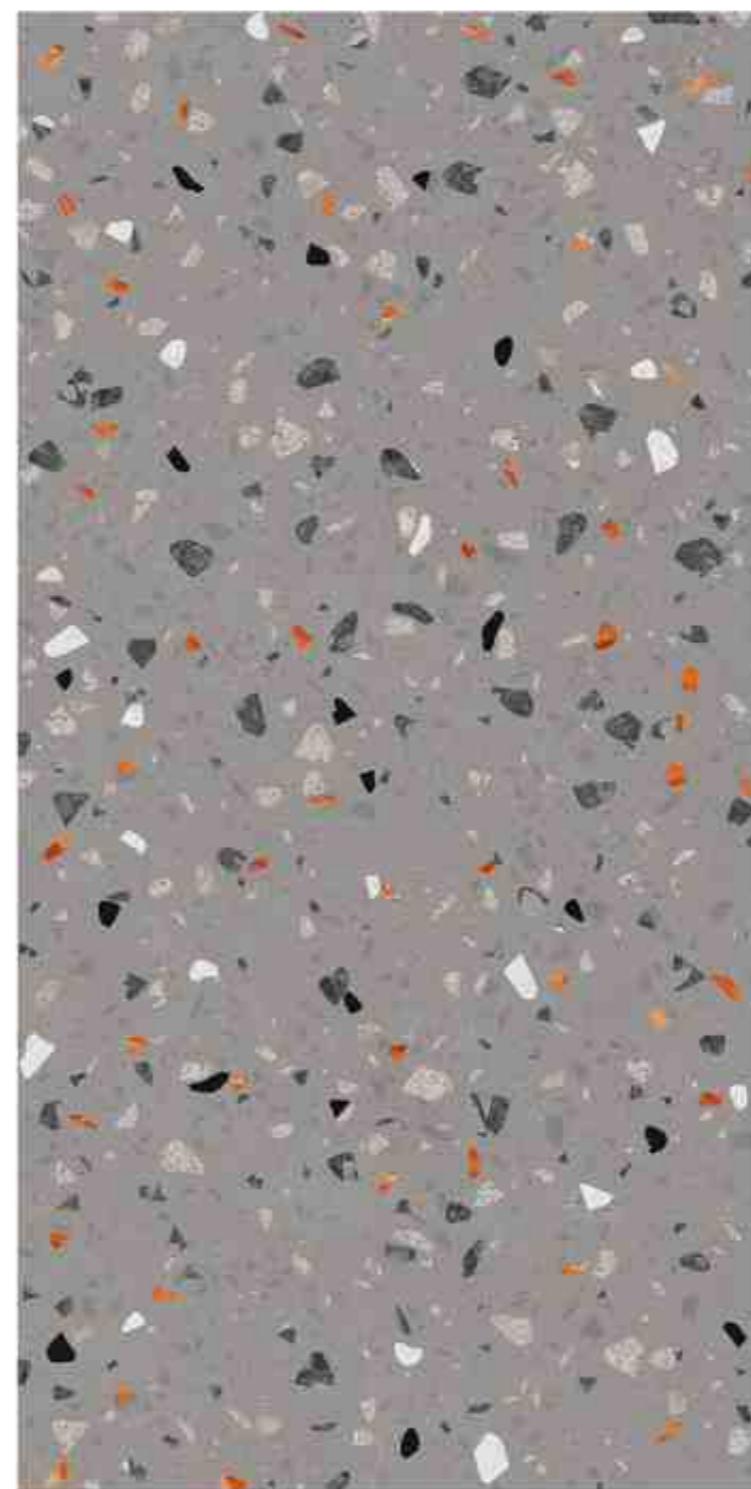

8.5 MM Thickness

Chemical Resistant

Impact Resistant

Weather Pro

Anti-bacterial

Easy Clean

Stain Resistant

French Midnight

surface:carving | size:600x1200mm | Random

Loseta Smoke

surface:carving | size:600x1200mm | Random