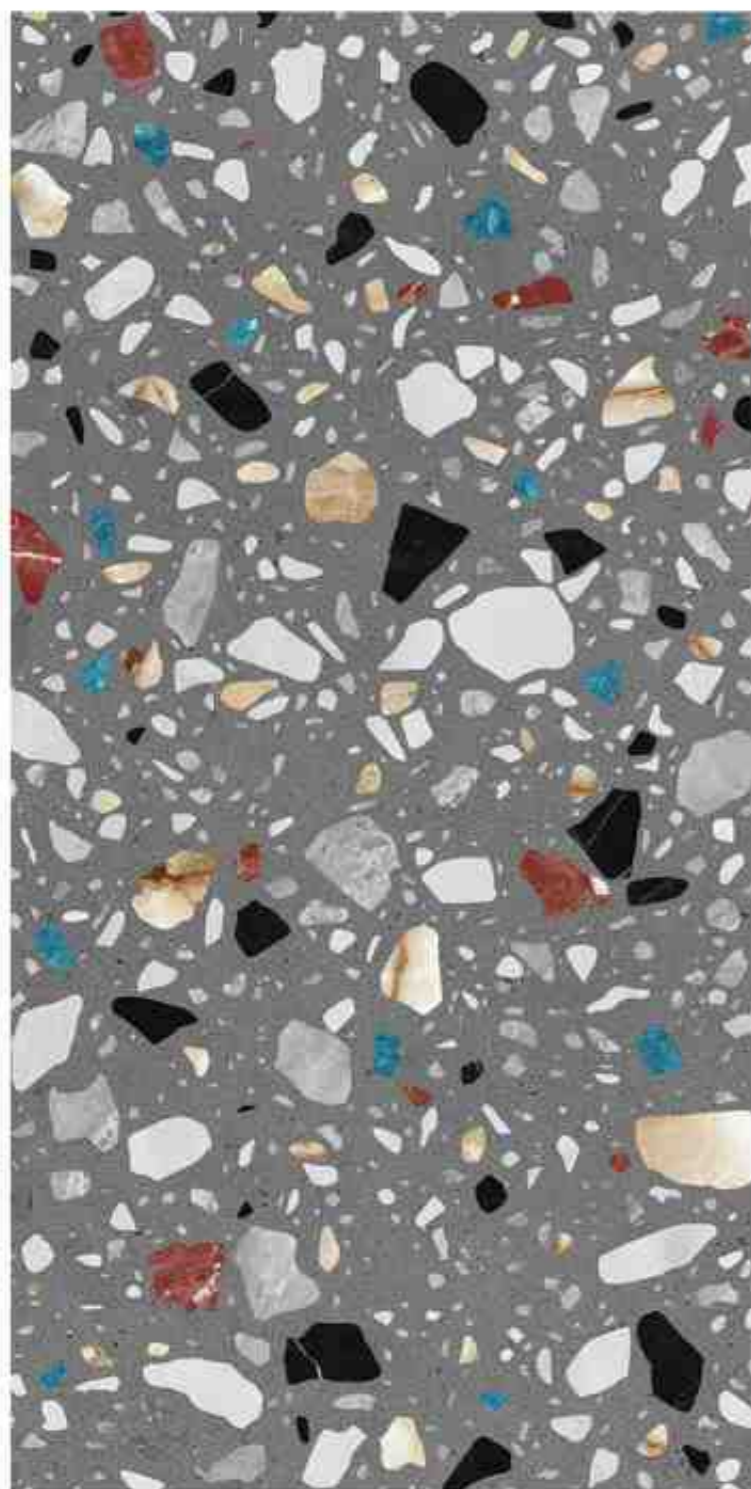

**600X1200MM
TERRAZZO**

8.5 MM Thickness

Chemical Resistant

Impact Resistant

Weather Pro

Anti-bacterial

Easy Clean

Stain Resistant

Atelier Taupe

surface:carving | size:600x1200mm | Random

Teken Creme

surface:carving | size:600x1200mm | Random

8.5 MM Thickness

Chemical Resistant

Impact Resistant

Weather Pro