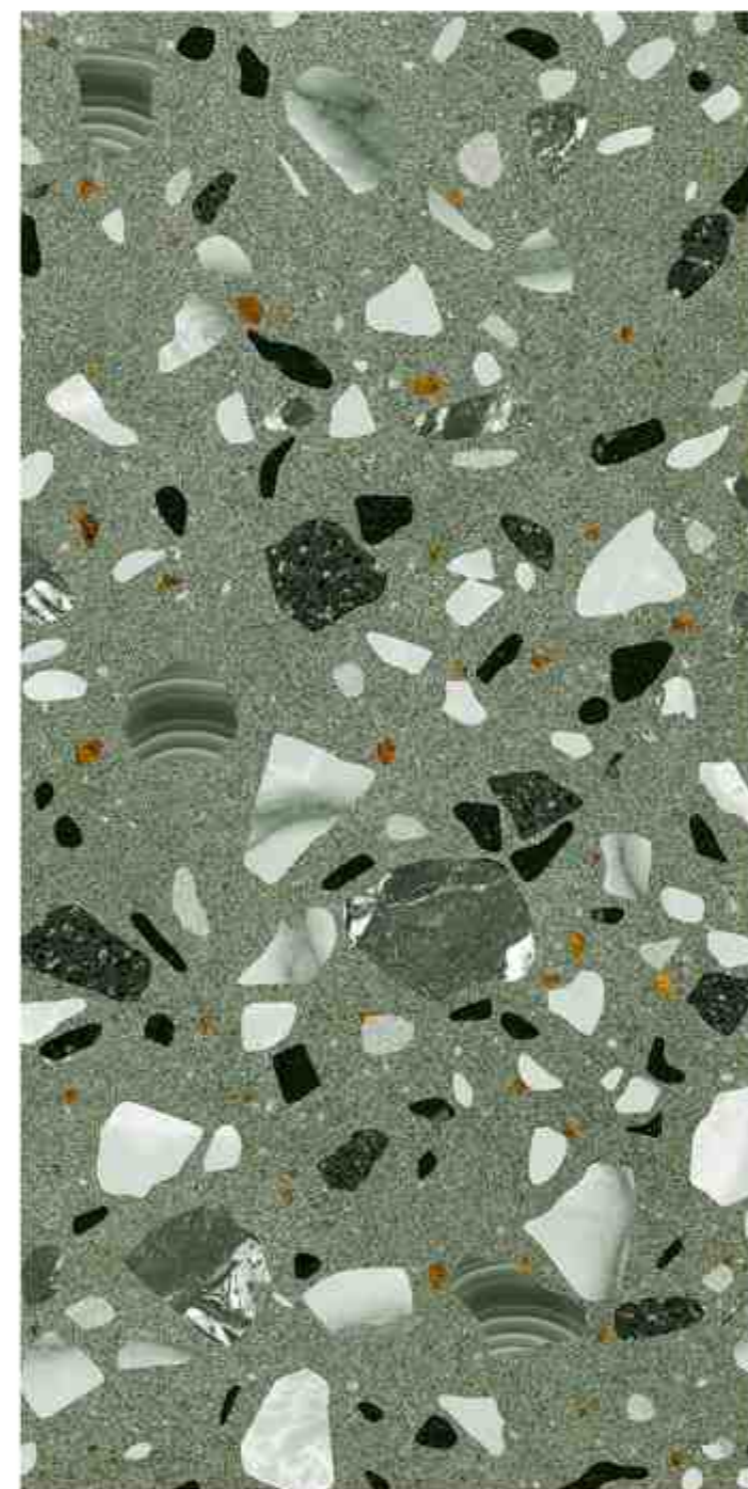

Anti-bacterial

Easy Clean

Stain Resistant

Caramel

surface:carving | size:600x1200mm | Random

Green Honed Terrazzo

surface:carving | size:600x1200mm | Random

8.5 MM Thickness

Chemical Resistant

Impact Resistant

Weather Pro

Anti-bacterial

Easy Clean

Stain Resistant

Chalk

surface:carving | size:600x1200mm | Random