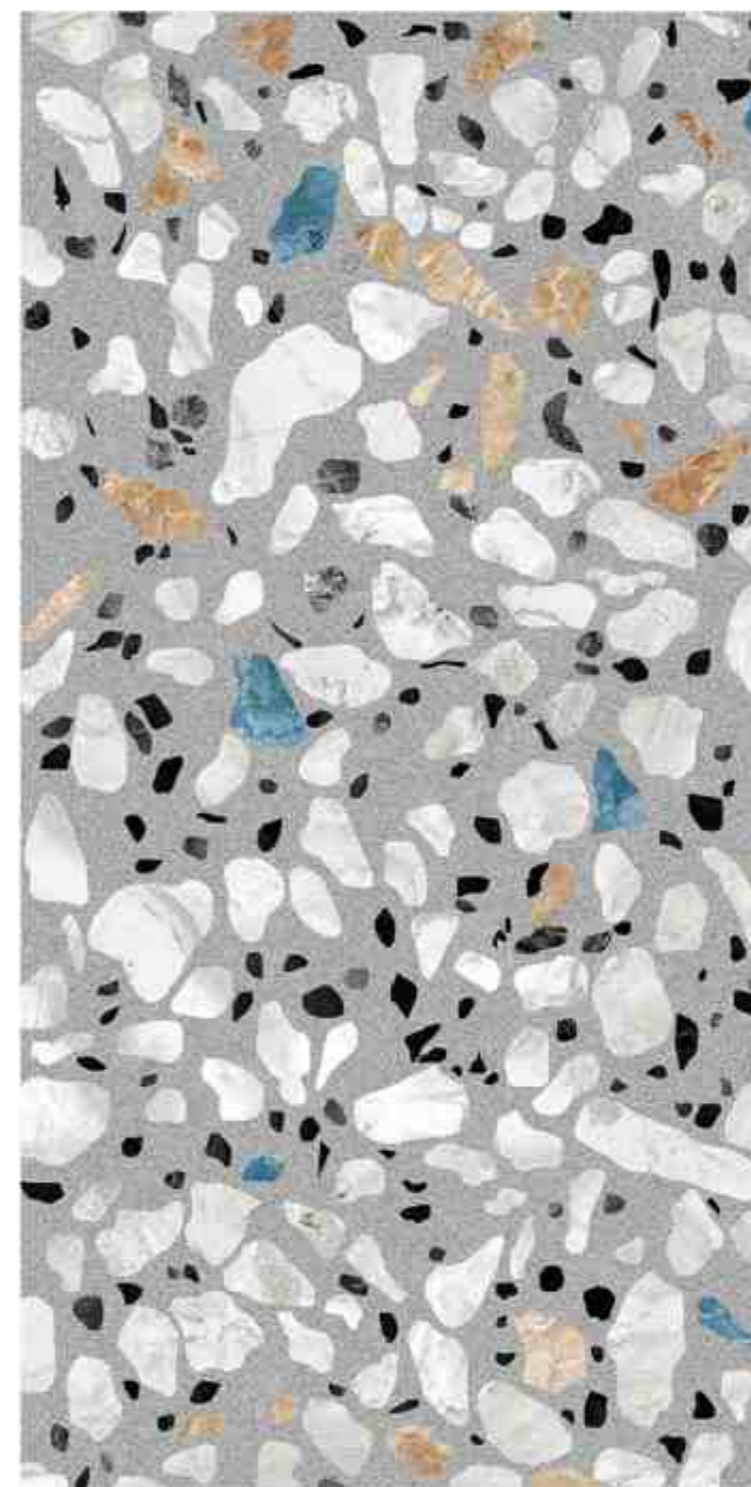

8.5 MM Thickness

Chemical Resistant

Impact Resistant

Weather Pro

Anti-bacterial

Easy Clean

Stain Resistant

Ciaz Chacoal

surface:carving | size:600x1200mm | Random

Magician

surface:carving | size:600x1200mm | Random