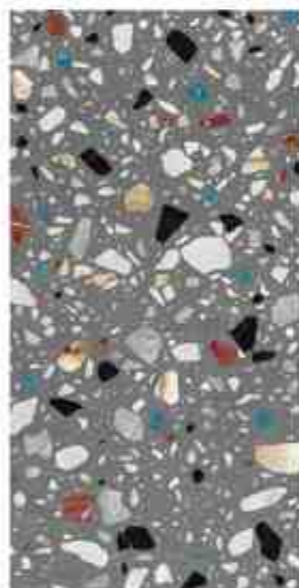

**600X1200MM
TERRAZZO**

8.5 MM Thickness

Chemical Resistant

Impact Resistant

Weather Pro

Anti-bacterial

Easy Clean

Stain Resistant

Atelier Taupe

surface:carving | size:600x1200mm | Random

Teken Creme

surface:carving | size:600x1200mm | Random

8.5 MM Thickness

Chemical Resistant

Impact Resistant

Weather Pro