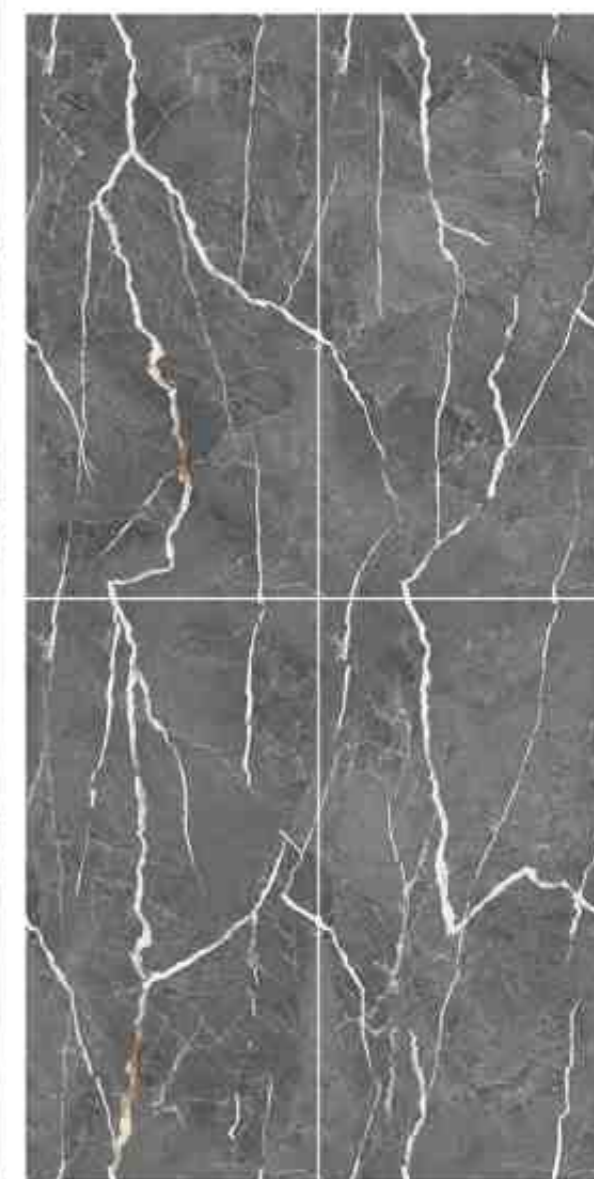

surface:carving | size:600x1200mm | Random

8.5 MM Thickness

Chemical Resistant

Impact Resistant

Weather Pro

Anti-bacterial

Easy Clean

Stain Resistant