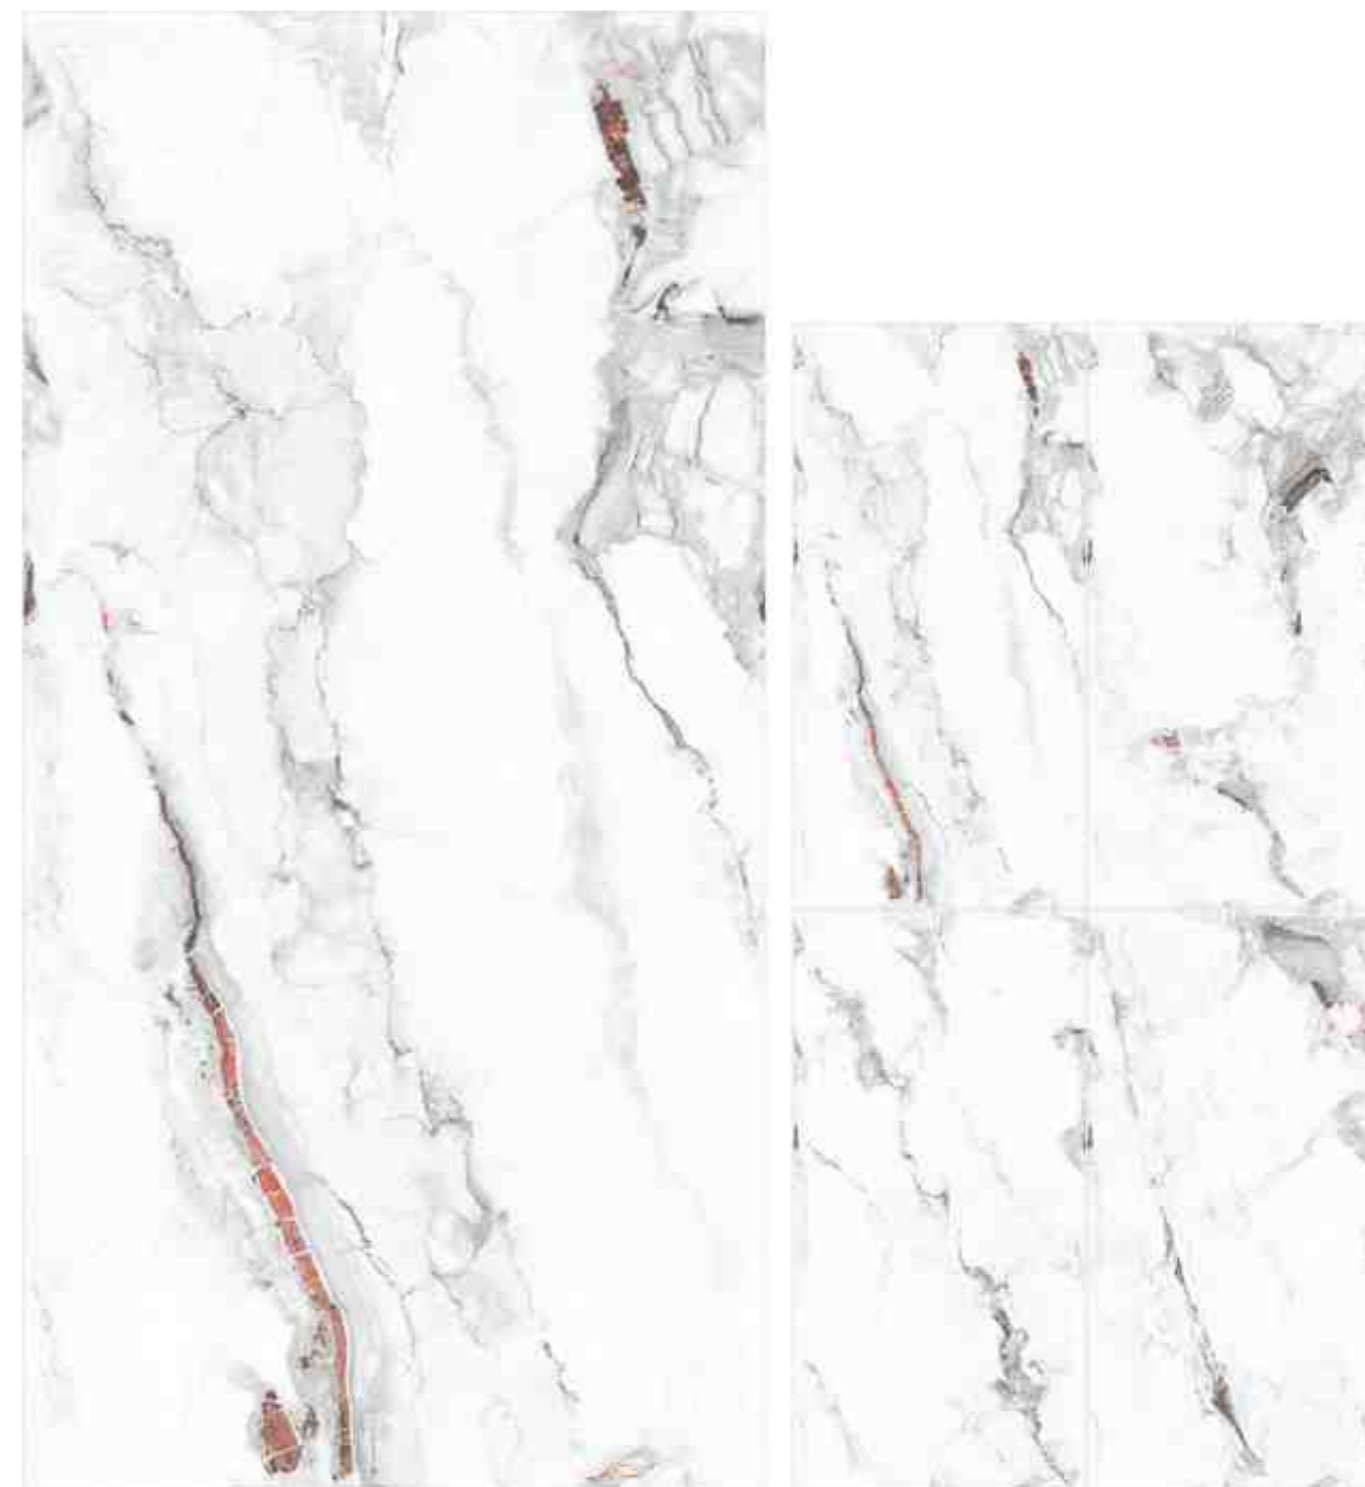

Nolte Red

surface:carving | size:600x1200mm | Random