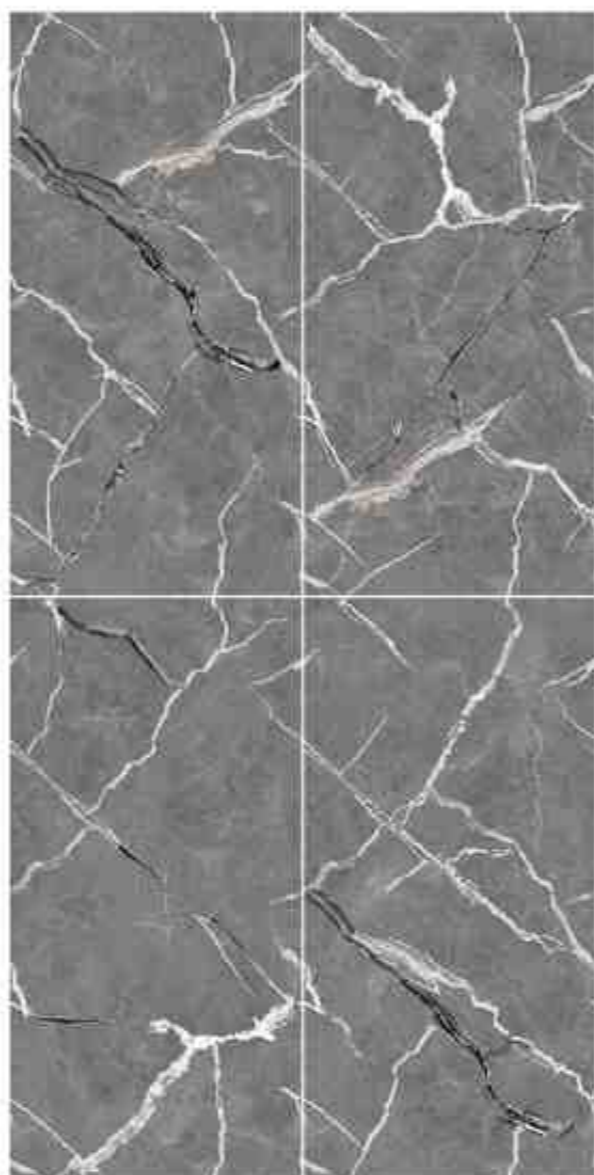

surface:carving | size:600x1200mm | Random

8.5 MM Thickness

Chemical Resistant

Impact Resistant

Weather Pro

Anti-bacterial

Easy Clean

Stain Resistant