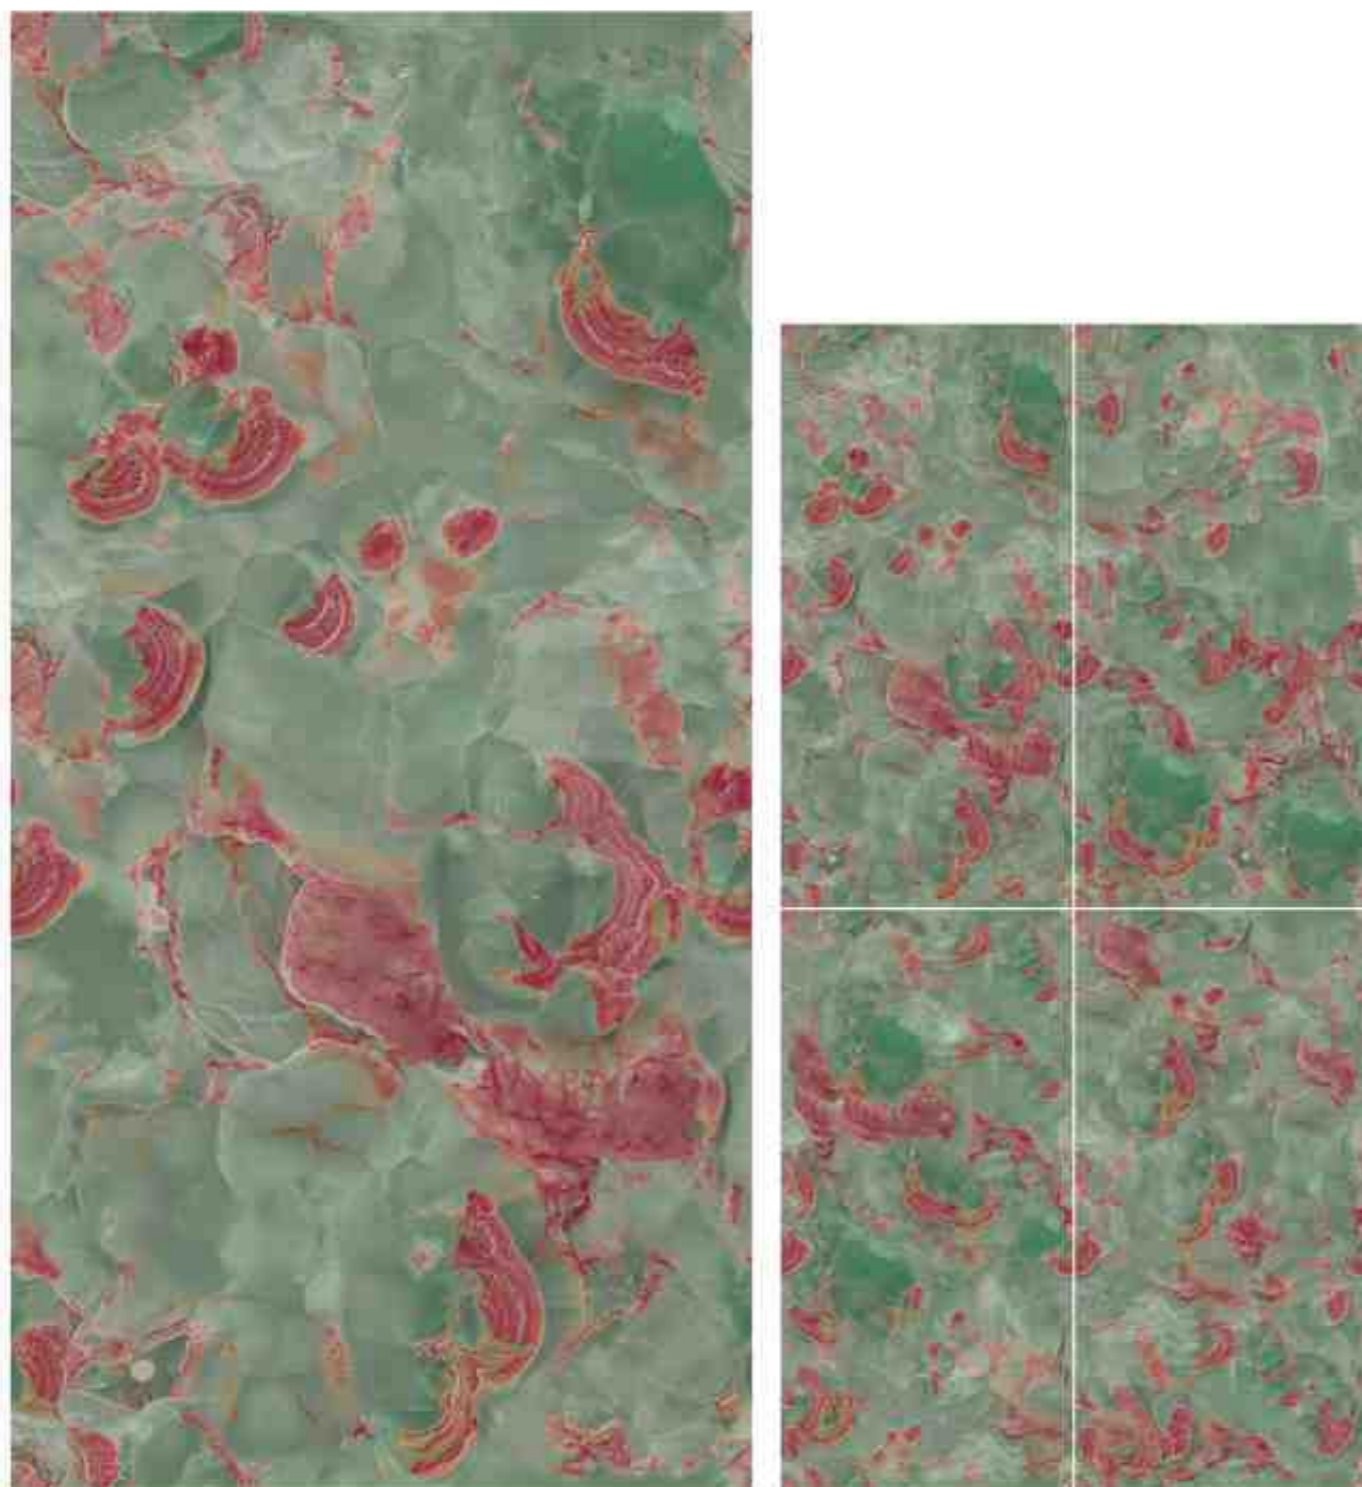

8.5 MM
Thickness

Chemical
Resistant

Impact
Resistant

Weather
Pro

Anti-
bacterial

Easy
Clean

Stain
Resistant

Multi Green Onyx

surface:carving | size:600x1200mm | Random