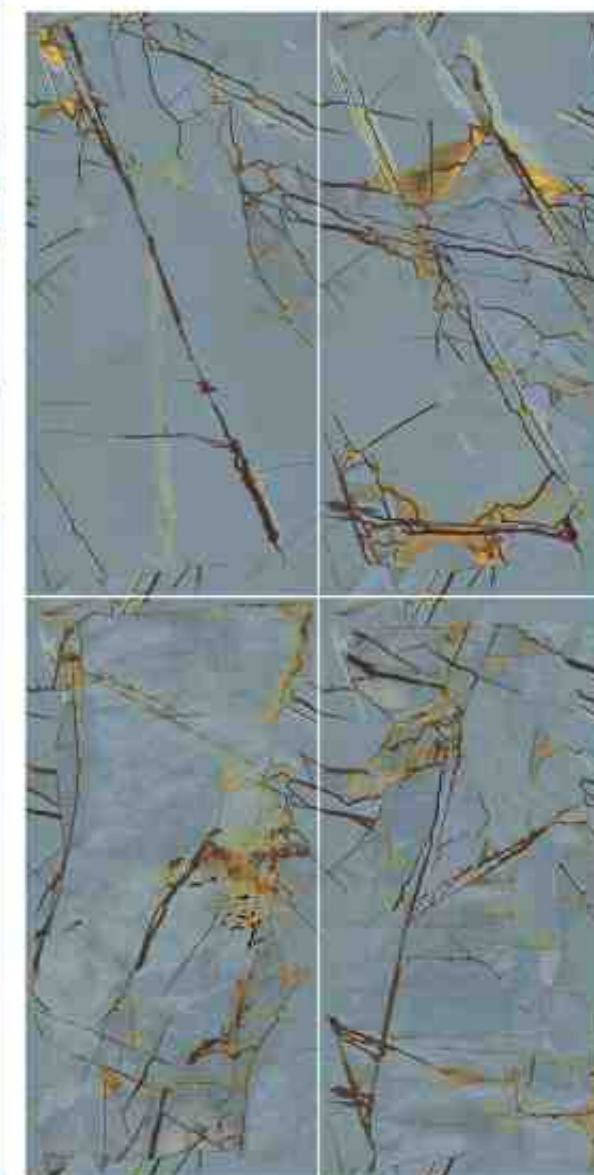

Roma Blue

surface:carving | size:600x1200mm | Random